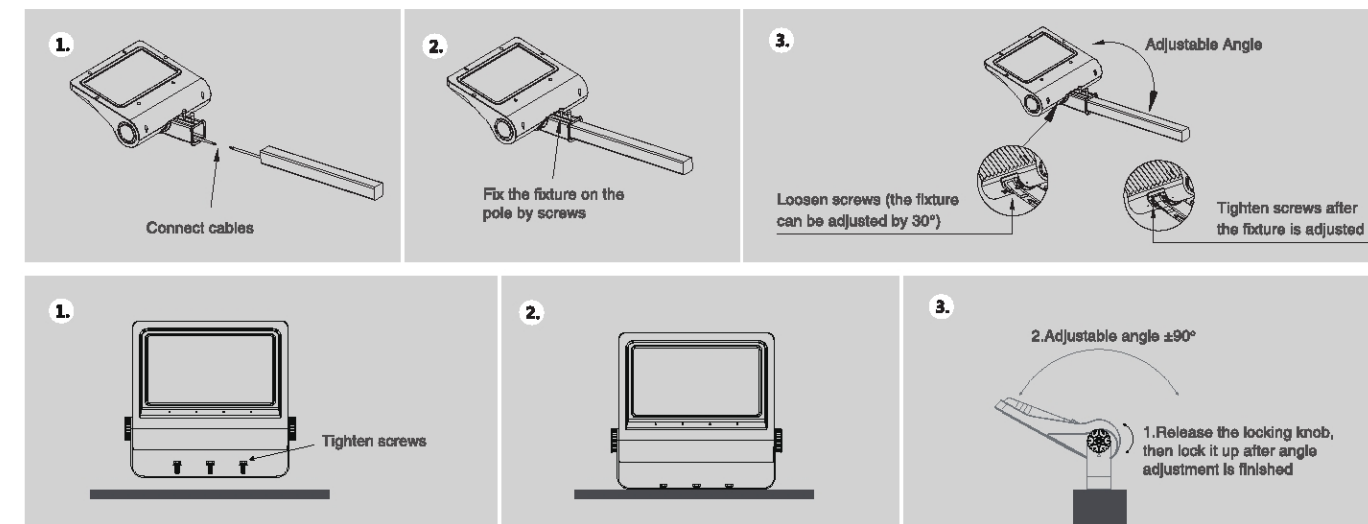

Mounting Options