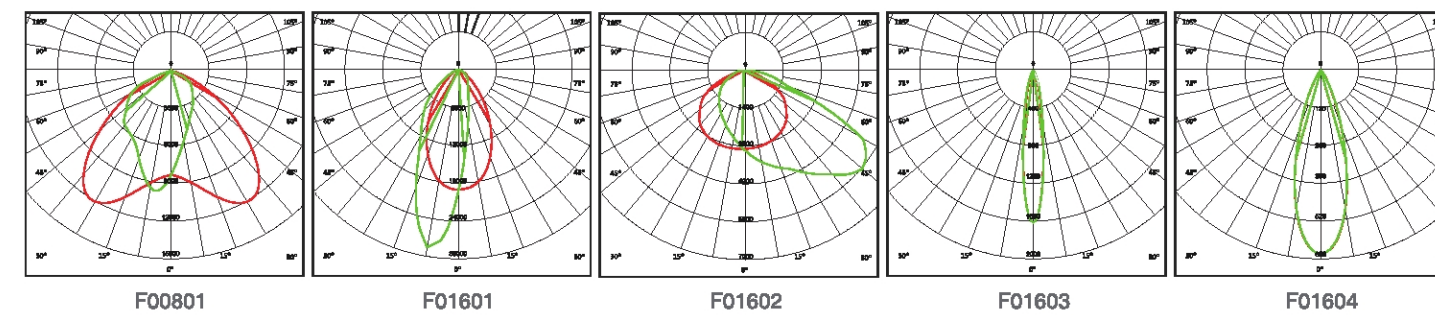

Photometric Diagrams