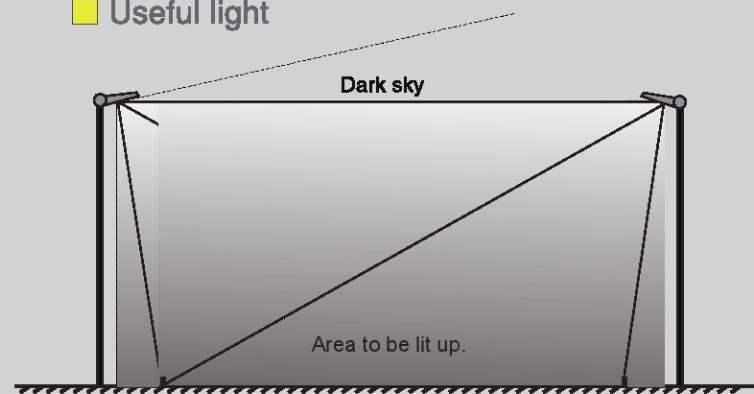

Billboard Lighting

Useful light

We have significantly minimized the light leakage so that there will be minimum volume of light lost as well as minimum shadows casted on the boards.

Flood Lighting

Useful light

LED Floodlight is specially designed for sports fields, minimizing loss of light and light pollution.

LUMO[®]
feel the difference

IP65
SEVEN-YEAR
7
WARRANTY

Billboard and Sport Field Light Product Range

Part Number	LU1005Q-FL02	LU1505Q-FL02	LU2005Q-FL02	LU2405Q-FL02
Lumen Output	13,000lm	18,000lm	24,000lm	26,400lm
Wattage	100W	150W	200W	240W
Luminous Efficacy	130lm/W	120lm/W	120lm/W	110lm/W
CCT	3000K, 4000K, 5000K			
CRI	>Ra80			
Beam Angle	65°x120°(polarized light 10°), 30°x60°(polarized light 10°), 65°x120°(polarized light 55°), 15°, 30°			
Input Voltage	100-240Vac/100-277Vac 50-60Hz PF ≥ 0.93			
IP Rating	IP66			
LED Driver	Inventronics			
HID Equivalent	240W	400W-600W	700W	800W
Certification Pending	UL			

According to different applications, we provide two different installation methods: for billboard application, we have mounting sleeve which is compatible for both round and square poles, while for sport field applications, we provide rotatable bracket marked with angle so that end user can accurately adjust the angle ($\pm 90^\circ$).