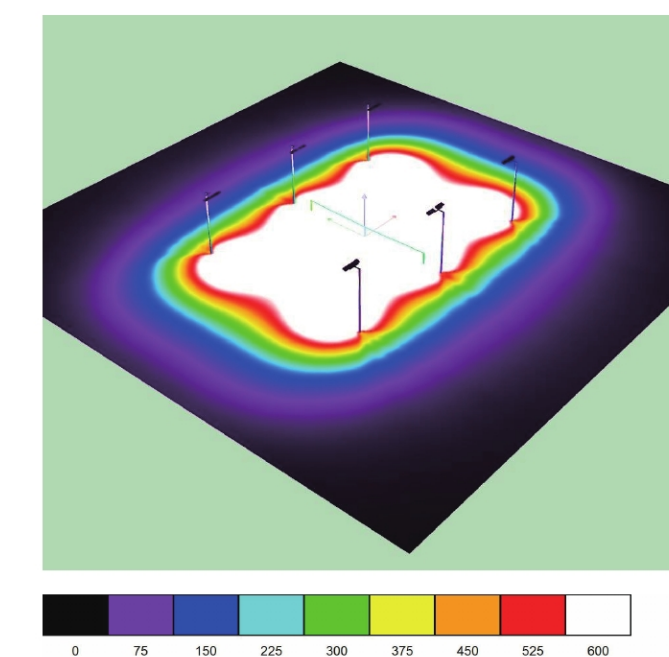

Tennis Court

LU240SQ-FL02 T55 5000K Ra70

EN12193 Class I