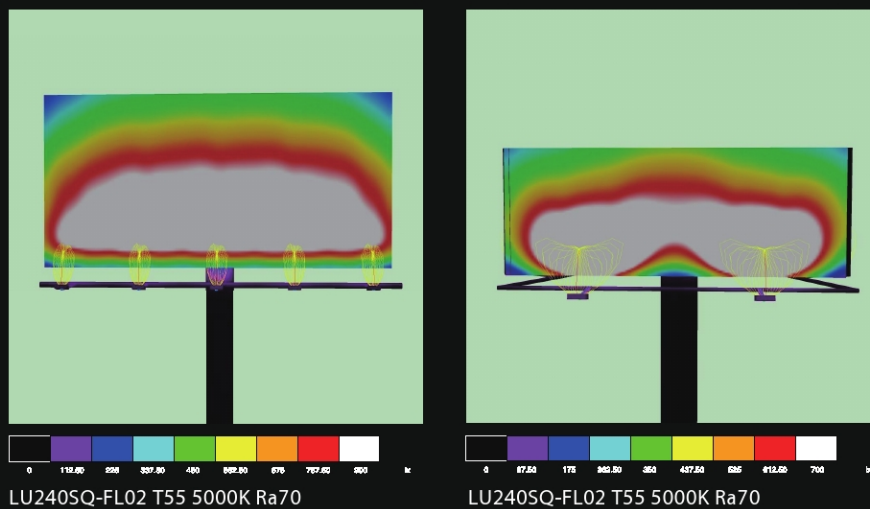

An Excellent Luminaire for Dual Purpose

LUMO LED Billboard Light aims to provide superb lighting distribution with special-designed lens. It works not only as a floodlight for sports fields, but also as perfect luminaire for billboard advertising.

Billboard Lighting

LUMO®
feel the difference

Modern Design Housing

Simple, exquisite and smooth line with white or black body make the luminaire more elegant.

High Performance

Energy-efficient with high performance, low maintenance, and long lifespan.

Unique Lighting Pattern

Polarized lighting distribution would avoid light being wasted into non-objected area, making LUMO LED Billboard Light more energy-saving.