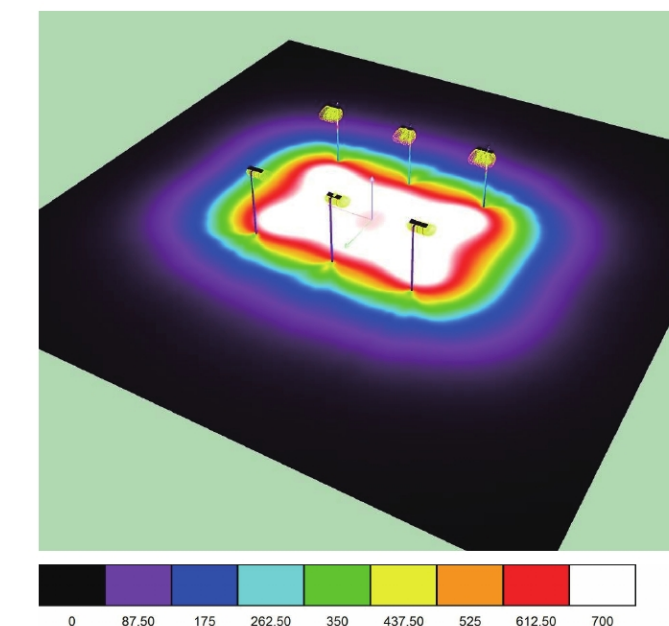

Badminton Court