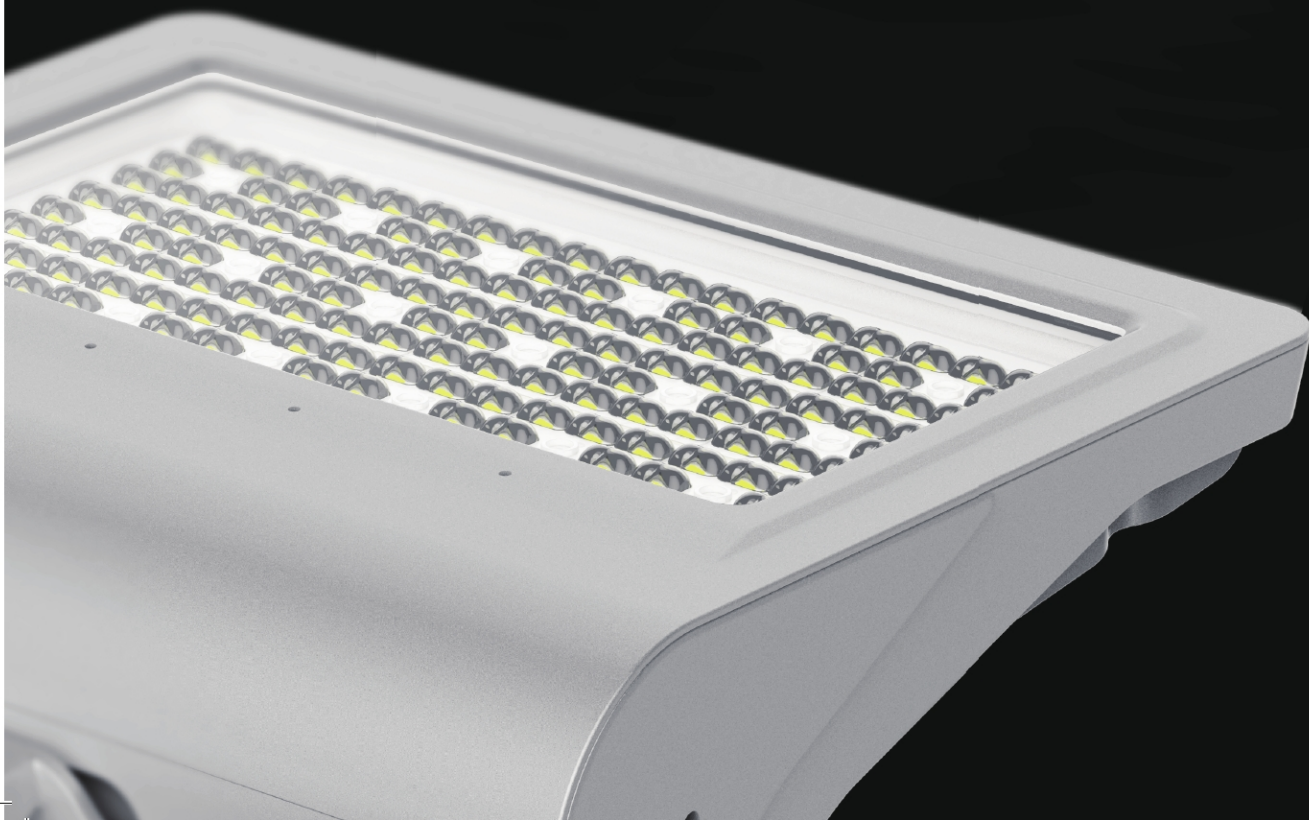

An Excellent Luminaire for Dual Purpose

LUMO LED Billboard Light aims to provide superb lighting distribution with special-designed lens. It works not only as a floodlight for sports fields, but also as perfect luminaire for billboard advertising.

Billboard Lighting

LUMO®
feel the difference

Modern Design Housing

Simple, exquisite and smooth line with white or black body make the luminaire more elegant.

High Performance

Energy-efficient with high performance, low maintenance, and long lifespan.

Unique Lighting Pattern

Polarized lighting distribution would avoid light being wasted into non-objected area, making LUMO LED Billboard Light more energy-saving.