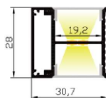

COVER

Trans :23102
 Opal : 23103
 Diffuser : 23104

END CAP

Hole:23258
 W/O hole:23259

LUS2828AE

CE RoHS IP20

Silver
 Black
 White

Material: AL6063-T5
 Surface: Anodized/ Painting
 PC cover: Diffuser/Transparent/Opal
 Lighting source width: 19 mm
 Available lengths: 0.5-3m
 Application: Commercial lighting / Indoor lighting
 Decorative design