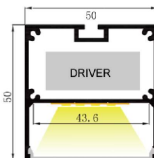

COVER

Smooth :50354

END CAP

Hole:50508
W/O hole: 50509

PENDANT

6070H