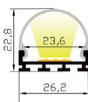

LUS2618AE

LUS2618BE

COVER

Trans :26182
Opal :26183
Diffuser :26184

Trans :2618B2
Opal :2618B3
Diffuser :2618B4

END CAP

Hole :26188
W/O hole :26189

Hole :2618B8
W/O hole :2618B9