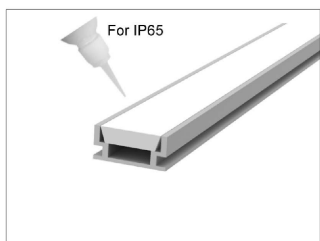

COVER

END CAP

CLIP

LUC1908AE

CE RoHS IP20

Silver
 Black
 White

Material: AL6063-T5
 Surface: Anodized/ Painting
 PC cover: Diffuser/Transparent/Opal
 Lighting source width: 11 mm
 Available lengths: 0.5-3m
 Application: Commercial lighting / Indoor lighting
 Decorative design