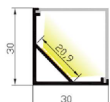

LUP2119AE/LUP2119BE/LUP2119CE

RoHS

Silver
 Black
 White

Material: AL6063-T5
Surface: Anodized/ Painting
PC cover: Diffuser/Transparent/Opal
Lighting source width: 16 mm
Available lengths: 0.5-3m
Application: Commercial lighting / Indoor lighting
Decorative design

FLEX PROFILE

NEW PROFILE

LINEAR PROFILE

ECO PROFILE

WATERPROOF PROFILE

COVER

END CAP

CLIP

LUC3030AE / LUC3030BE

RoHS

Silver
 Black
 White

Material: AL6063-T5
Surface: Anodized/ Painting
PC cover: Diffuser/Transparent
Lighting source width: 20 mm
Available lengths: 0.5-3m
Application: Commercial lighting / Indoor lighting
Decorative design

LUC3030BE

COVER

END CAP

CLIP