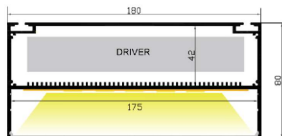

LUP1880AL

CE RoHS

IP20

FLEX PROFILE

NEW PROFILE

LINEAR PROFILE

ECO PROFILE

WATERPROOF PROFILE

Silver
 Black
 White

Material: AL6063-T5
Surface: Anodized/ Painting
PC cover: Diffuser(Streak)
Power: 0-150W/m
Lumens: 12000lm/m
Lighting source width: 15 mm x10pcs
Available lengths: 0.5-3m
Application: Commercial lighting / Indoor lighting

COVER

END CAP

PENDANT