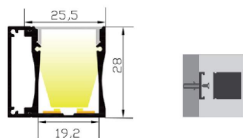

COVER

Trans :28282
Opal : 28283
Diffuser : 28284

END CAP

Hole:26288
W/O hole:26289

LINEAR PROFILE