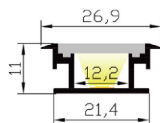

LUO2626AE

CE RoHS

IP20

■ Silver ■ Black □ White

Material: AL6063-T5
Surface: Anodized/ Painting
PC cover: Diffuser/Transparent
Lighting source width: 11 mm
Available lengths: 0.5-3m
Application: Commercial lighting / Indoor lighting
Decorative design

COVER

END CAP

LUO2711AE

CE RoHS

IP20

■ Silver ■ Black □ White

Material: AL6063-T5
Surface: Anodized/ Painting
PC cover: Diffuser/Transparent/Opal
Lighting source width: 12 mm
Available lengths: 0.5-3m
Application: Commercial lighting / Indoor lighting
Decorative design

COVER

END CAP