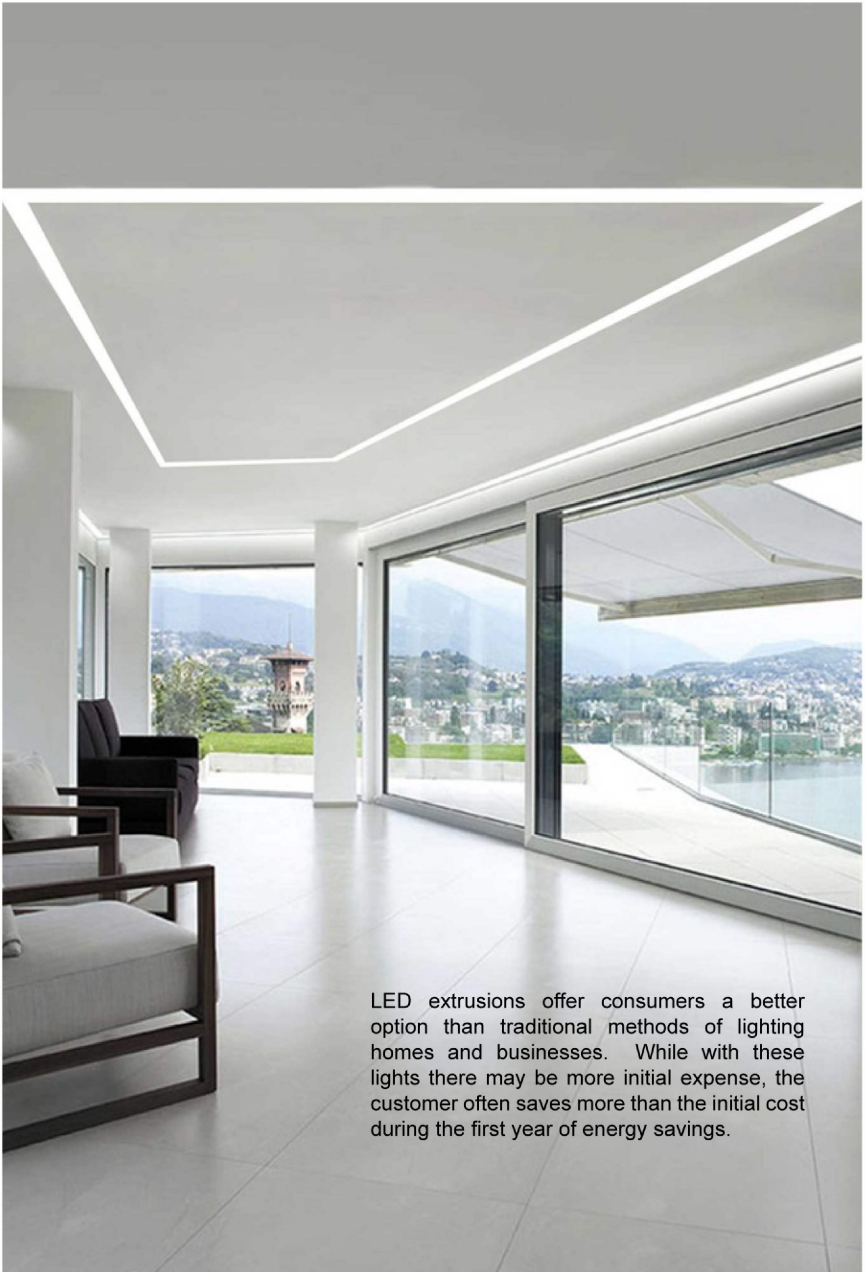

LR3916017

LR3916018

FLEX PROFILE

NEW PROFILE

LINEAR PROFILE

ECO PROFILE

WATERPROOF PROFILE

LED extrusions offer consumers a better option than traditional methods of lighting homes and businesses. While with these lights there may be more initial expense, the customer often saves more than the initial cost during the first year of energy savings.