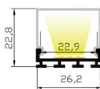

LUC2114AE / LUC2114BE

RoHS

Silver
 Black
 White

Material: AL6063-T5
Surface: Anodized/ Painting
PC cover: Diffuser/Transparent
Lighting source width: 8 mm x2pcs
Available lengths: 0.5-3m
Application: Commercial lighting / Indoor lighting
Decorative design

COVER

Trans :21142
Diffuser :21144

Trans :2114B2
Diffuser :2114B4

END CAP

Hole :21148
W/O hole :21149

Hole :2114B8
W/O hole :2114B9

CLIP

21140

LUS2618AE / LUS2618BE

RoHS

Silver
 Black
 White

Material: AL6063-T5
Surface: Anodized/ Painting
PC cover: Diffuser/Transparent/Opal
Lighting source width: 22 mm
Available lengths: 0.5-3m
Application: Commercial lighting / Indoor lighting
Decorative design

LUS2618BE

COVER

Trans :26182
Opal :26183
Diffuser :26184

Trans :2618B2
Opal :2618B3
Diffuser :2618B4

END CAP

Hole :26188
W/O hole :26189

Hole :2618B8
W/O hole :2618B9