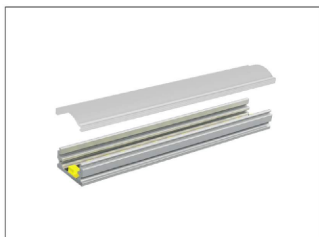

LUO1712AN

CE RoHS IP20

FLEX PROFILE

☐ Silver
☒ Black
☐ White

Material: AL6063-T5
Surface: Anodized/ Painting
PC cover: Diffuser
Lighting source width: 10 mm
Available lengths: 0.5-3m
Application: Commercial lighting / Indoor lighting

NEW PROFILE

LINEAR PROFILE

COVER

END CAP

CONNECTOR