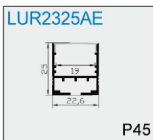

ECO PROFILE