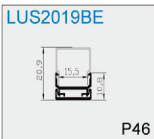

ECO PROFILE