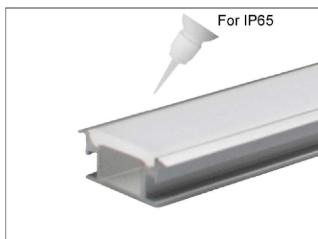

COVER

Trans :26262
Diffuser : 26264

END CAP

Hole:26268
WO hole :26269

LUO2711AE

CE RoHS

IP20

■ Silver ■ Black □ White