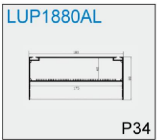

LINEAR PROFILE