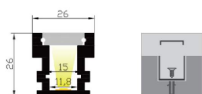

COVER

Trans :26262
Diffuser : 26264

END CAP

Hole:26268
WO hole :26269

LUO2711AE

CE RoHS

IP20

■ Silver ■ Black □ White