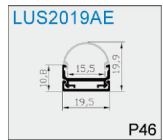

ECO PROFILE