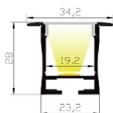

LUC2323AN

CE RoHS IP20

Silver
 Black
 White

Material: AL6063-T5
Surface: Anodized/ Painting
PC/ PMMA cover: Diffuser /Transparent /Opal
Lighting source width: 12 mm
Available lengths: 0.5-3m
Application: Commercial lighting / Indoor lighting

COVER

Trans: 17072
Opal: 17073
Diffuser: 17074

END CAP

Hole: 23238
W/O hole: 23239

CLIP

23230

LUC3528AN

CE RoHS IP20

Silver
 Black
 White

Material: AL6063-T5
Surface: Anodized/ Painting
PC/ PMMA cover: Diffuser /Transparent /Opal
Lighting source width: 19 mm
Available lengths: 0.5-3m
Application: Commercial lighting / Indoor lighting

COVER

Diffuser: 28284

END CAP

Hole: 35288
W/O hole: 35289

CLIP

35255