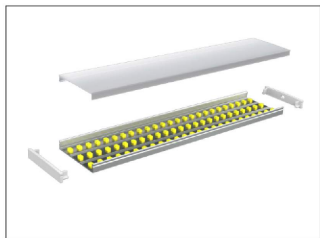

LUS4507AN

CE RoHS

IP20

☐ Silver
☒ Black
☐ White

Material: AL6063-T5
Surface: Anodized/ Painting
PC/ PMMA cover: Diffuser /Transparent /Opal
Lighting source width: 42 mm
Available lengths: 0.5-3m
Application: Commercial lighting / Indoor lighting

COVER

END CAP