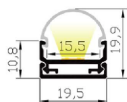

LUS2628AE

CE RoHS

IP20

FLEX PROFILE

☐ Silver
☒ Black
☐ White

Material: AL6063-T5
Surface: Anodized/ Painting
PC cover: Diffuser/Transparent/Opal
Lighting source width: 19 mm
Available lengths: 0.5-3m
Application: Commercial lighting / Indoor lighting
Decorative design

NEW PROFILE

COVER

Trans :28282
Opal : 28283
Diffuser : 28284

END CAP

Hole:26288
W/O hole:26289

LINEAR PROFILE

LUS2019AE / LUS2019BE

CE RoHS

IP20

ECO PROFILE

☐ Silver
☒ Black
☐ White

Material: AL6063-T5
Surface: Anodized/ Painting
PC cover: Diffuser/Transparent/Opal
Lighting source width: 15 mm
Available lengths: 0.5-3m
Application: Commercial lighting / Indoor lighting
Decorative design

WATERPROOF PROFILE

LUS2019AE

COVER

Trans :20162
Opal : 20163
Diffuser : 20164

END CAP

Hole:20198
W/O hole:20199

Trans :2016B2
Opal : 2016B3
Diffuser : 2016B4

Hole:2019B8
W/O hole:2019B9