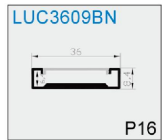

NEW PROFILE