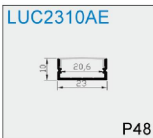

ECO PROFILE