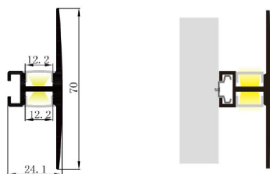

COVER

Trans: 17072
Opal: 17073
Diffuser: 17074

END CAP

Hole: 17078
W/O hole: 17079

CLIP

23230