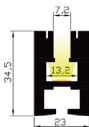

LUO2621AE

CE RoHS

IP20

Silver
 Black
 White

Material: AL6063-T5
Surface: Anodized/ Painting
PC cover: Diffuser/Transparent/Opal
Lighting source width: 12 mm
Available lengths: 0.5-3m
Application: Commercial lighting / Indoor lighting
Decorative design

COVER

Trans : 27112
Opal : 27113
Diffuser : 27114

END CAP

Hole: 26218
W/O hole: 26219

LUO2335AE

CE RoHS

IP20

Silver
 Black
 White

Material: AL6063-T5
Surface: Anodized/ Painting
PC cover: Diffuser/Transparent/Opal
Lighting source width: 13 mm
Available lengths: 0.5-3m
Application: Commercial lighting / Indoor lighting
Decorative design

END CAP

Hole: 23358
W/O hole: 23359