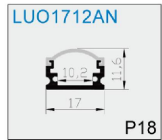

NEW PROFILE