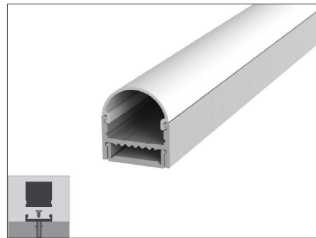

LUS1922AN / LUS1922BN

CE RoHS

IP20

Silver
 Black
 White

Material: AL6063-T5
Surface: Anodized/ Painting
PC/ PMMA cover: Diffuser /Transparent /Opal
Lighting source width: 16 mm
Available lengths: 0.5-3m
Application: Commercial lighting / Indoor lighting

LUS1922AN

LUS1922BN

COVER

Trans: 19222
Opal: 19223
Diffuser: 19224

END CAP

Trans: 1922B2
Opal: 1922B3
Diffuser: 1922B4

Hole: 1922B
W/O hole: 19229

Hole: 1922B8
W/O hole: 1922B9