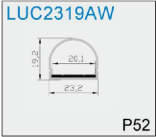

WATERPROOF PROFILE