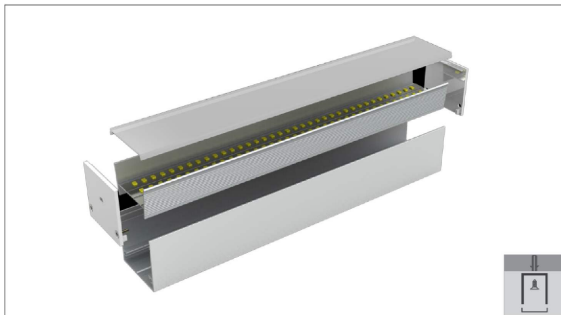

COVER

Smooth :30854

END CAP

Hole: 3030EB
W/O hole: 3030EB

LUS4945AL

CE RoHS IP20

Silver
 Black
 White

Material: AL6063-T5
 Surface: Anodized/ Painting
 PC cover: Diffuser
 Power: 0-50W/m
 Lumens: 4000lm/m
 Lighting source width: 10 mm x4pcs
 Available lengths: 0.5-3m
 Application: Commercial lighting / Indoor lighting