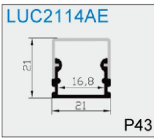

ECO PROFILE