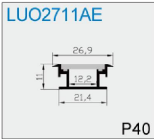

ECO PROFILE