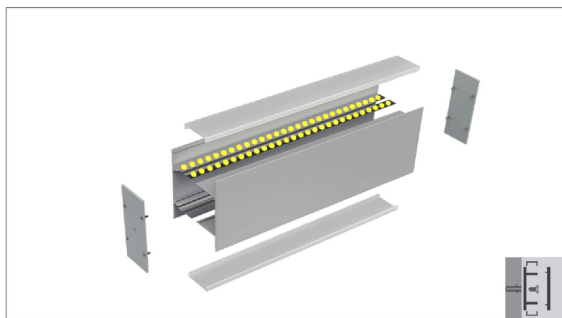

COVER

END CAP

Smooth: 50354

 Hole: 49458
 W/O hole: 49459

LUS3085AL

CE RoHS IP20

Silver
 Black
 White

Material: AL6063-T5
 Surface: Anodized/ Painting
 PC cover: Diffuser
 Power: Up:0-25W/m / Down:0-25W/m
 Lumens: Up:2000lm/m /Down:2000lm/m
 Lighting source width: Up:13 mm x2pcs / Down:13 mm x2pcs
 Available lengths: 0.5-3m
 Application: Commercial lighting / Indoor lighting