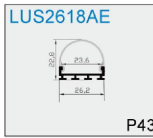

ECO PROFILE