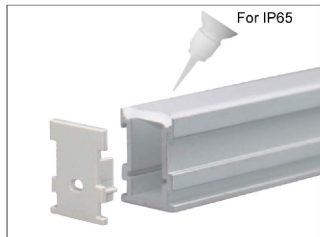

COVER

Trans :27112
Opal :27113
Diffuser : 27114

END CAP

Hole:27116
WO hole:27119

LUO2621AE

CE RoHS

IP20

Silver
 Black
 White