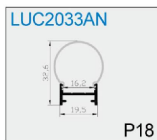

NEW PROFILE