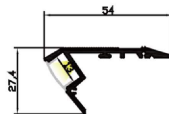

LUO5528BL

Material: AL6063-T5
Surface: Anodized/ Painting
PC cover: Transparent /Opal
Power: 0-15W/m
Lumens: 1000lm/m
Lighting source width: 13 mm x1pcs
Available lengths: 0.5-3m
Application: Commercial lighting / Indoor lighting

COVER   END CAP