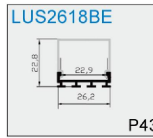

ECO PROFILE