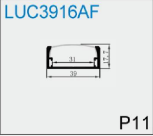

FLEX PROFILE