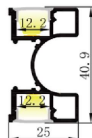

LUC7024AN

CE RoHS

IP20

☐ Silver
☒ Black
☐ White

Material: AL6063-T5
Surface: Anodized/ Painting
PC/ PMMA cover: Diffuser /Transparent /Opal
Lighting source width: 12 mm x2pcs
Available lengths: 0.5-3m
Application: Commercial lighting / Indoor lighting

COVER

Trans: 17072
Opal: 17073
Diffuser: 17074

END CAP

Hole: 17078
W/O hole: 17079

CLIP

23230

LUC4025AN

CE RoHS

IP20

☐ Silver
☒ Black
☐ White

Material: AL6063-T5
Surface: Anodized/ Painting
PC/ PMMA cover: Diffuser /Transparent /Opal
Lighting source width: 12 mm x2pcs
Available lengths: 0.5-3m
Application: Commercial lighting / Indoor lighting

COVER

Trans: 17072
Opal: 17073
Diffuser: 17074

END CAP

Hole: 40258
W/O hole: 40259

CLIP

1919K0