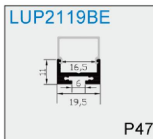

ECO PROFILE