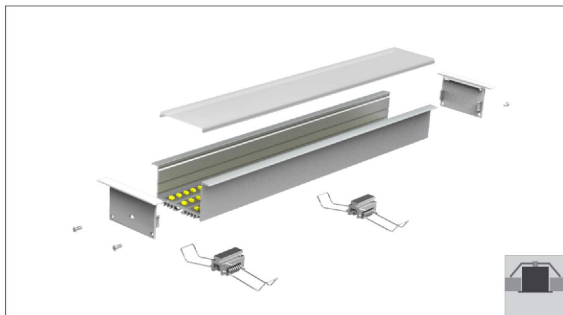

COVER

END CAP

Smooth :30854

 Hole: 30858
 W/O hole: 30859

LUR6332AL

CE RoHS IP20

Silver
 Black
 White

Material: AL6063-T5
Surface: Anodized/ Painting
PC cover: Diffuser
Power: 0-50W/m
Lumens: 4000lm/m
Lighting source width: 10 mm x4pcs
Available lengths: 0.5-3m
Application: Commercial lighting / Indoor lighting