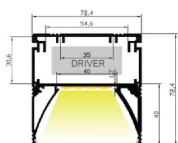

LUP7272AL

CE RoHS IP20

FLEX PROFILE

NEW PROFILE

LINEAR PROFILE

ECO PROFILE

WATERPROOF PROFILE

Silver
 Black
 White

Material: AL6063-T5
Surface: Anodized/ Painting
PC cover: Diffuser (Streak)
Power: 0-50W/m
Lumens: 4000lm/m
Lighting source width: 10 mm x4pcs
Available lengths: 0.5-3m
Application: Commercial lighting / Indoor lighting

COVER   **END CAP**   **PENDANT**