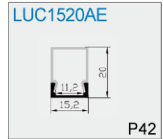

ECO PROFILE