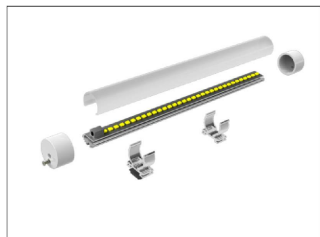

LUC2020AN

CE RoHS

IP20

☐ Silver
☒ Black
☐ White

Material: AL6063-T5
Surface: Anodized/ Painting
PC/ PMMA cover: Diffuser /Transparent /Opal
Lighting source width: 12 mm
Available lengths: 0.5-3m
Application: Commercial lighting / Indoor lighting

COVER

END CAP

CLIP

CONNECTOR