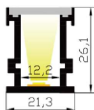

LUO2621AE

CE RoHS

IP20

Silver
 Black
 White

Material: AL6063-T5
Surface: Anodized/ Painting
PC cover: Diffuser/Transparent/Opal
Lighting source width: 12 mm
Available lengths: 0.5-3m
Application: Commercial lighting / Indoor lighting
Decorative design

COVER

Trans : 27112
Opal : 27113
Diffuser : 27114

END CAP

Hole: 26218
W/O hole: 26219

LUO2335AE

CE RoHS

IP20

Silver
 Black
 White

Material: AL6063-T5
Surface: Anodized/ Painting
PC cover: Diffuser/Transparent/Opal
Lighting source width: 13 mm
Available lengths: 0.5-3m
Application: Commercial lighting / Indoor lighting
Decorative design

END CAP

Hole: 23358
W/O hole: 23359