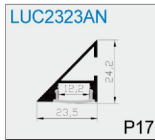

NEW PROFILE