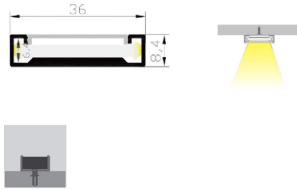

COVER

Diffuser: 36094

END CAP

Hole: 36098
W/O hole: 36099

PMMA

LP36095

CLIP

36090