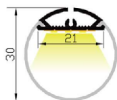

MAGNET
LP2020019

LUP3030AN

CE RoHS

IP20

■ Silver ■ Black □ White

Material: AL6063-T5
Surface: Anodized/ Painting
PC/ PMMA cover: Diffuser
Lighting source width: 21 mm
Available lengths: 0.5-3m
Application: Commercial lighting / Indoor lighting