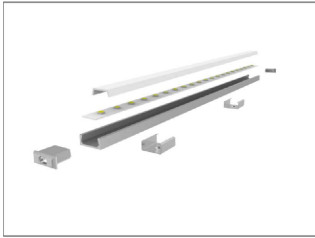

LUC1506AE

■ Silver   ■ Black   □ White

Material: AL6063-T5
Surface: Anodized/ Painting
PC cover: Diffuser/Transparent/Opal
Lighting source width: 11 mm
Available lengths: 0.5-3m
Application: Commercial lighting / Indoor lighting
Cabinet lighting/ Wardrobe lighting

COVER

Trans :15062
Opal : 15063
Diffuser : 15064

Trans :1506D2
Opal : 1506D3
Diffuser : 1506D4

END CAP

Hole :15068
W/O hole:15069

CLIP

15060