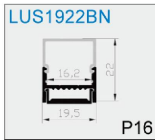

NEW PROFILE