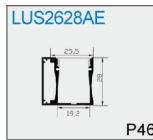

ECO PROFILE