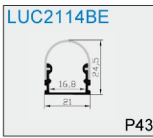

ECO PROFILE