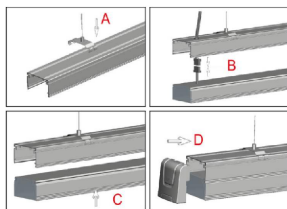

Silver
 Black
 White

Material: AL6063-T5
Surface: Anodized/ Painting
PC cover: Diffuser (Streak)
Power: 0-50W/m
Lumens: 4000lm/m
Lighting source width: 10 mm x4pcs
Available lengths: 0.5-3m
Application: Commercial lighting / Indoor lighting