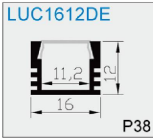

ECO PROFILE