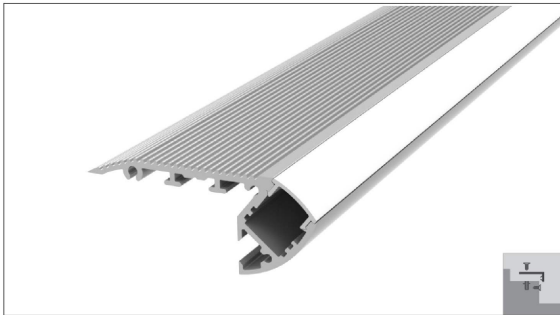

COVER

Trans :LT10462
Opal:LT10463

END CAP

Trans :LT104621
Opal:LT104631

Hole:10468
W/O hole:10469

LUO6628AL

CE RoHS IP20

Silver
 Black
 White