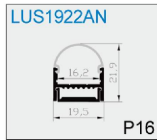

NEW PROFILE