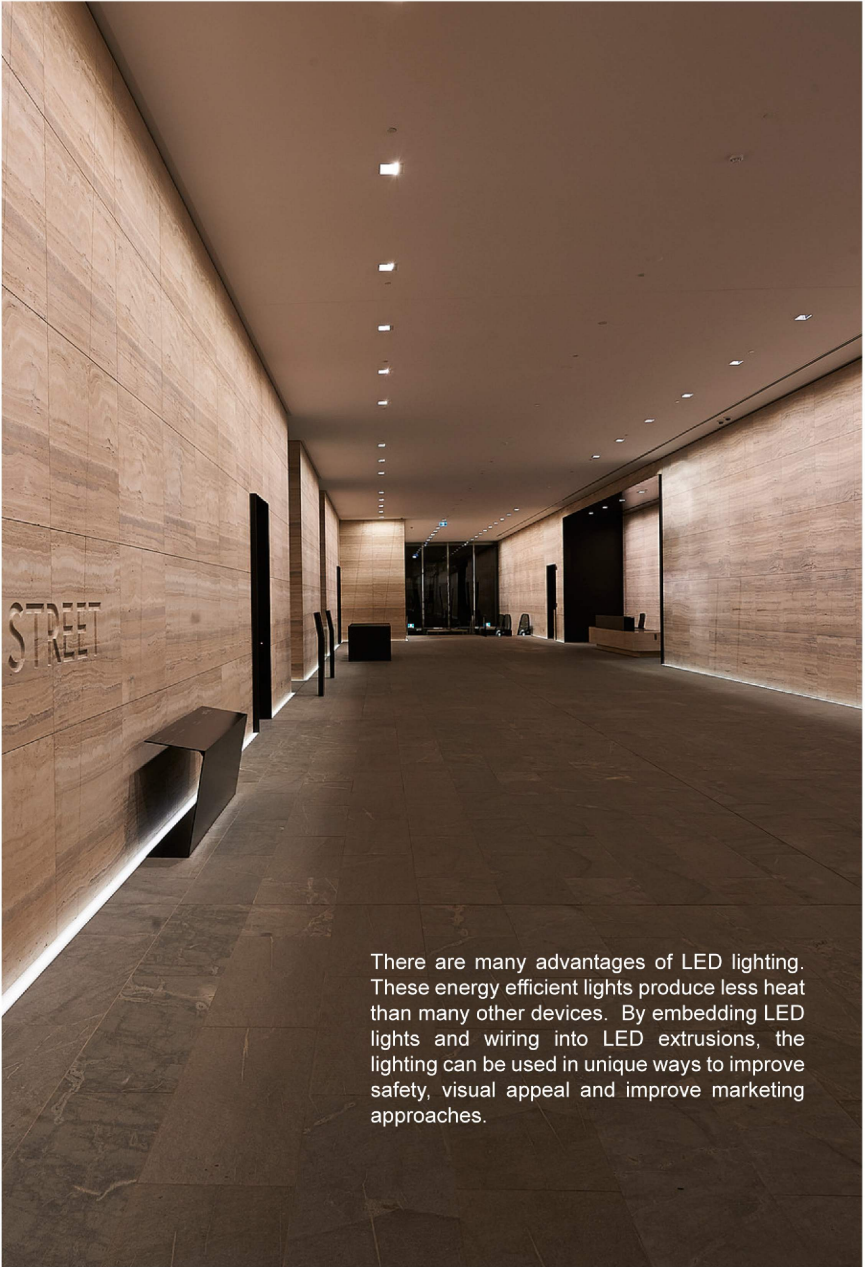

There are many advantages of LED lighting. These energy efficient lights produce less heat than many other devices. By embedding LED lights and wiring into LED extrusions, the lighting can be used in unique ways to improve safety, visual appeal and improve marketing approaches.