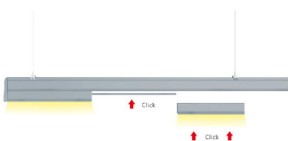

COVER   **END CAP**   **PENDANT**