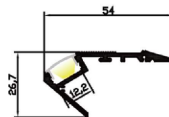

END CAP

Transparent :17072
Opal :17073

PENDANT

Hole:66288
W/O hole:66289

LUO5528AL

Material: AL6063-T5
Surface: Anodized/ Painting
PC cover: Transparent /Opal
Power: 0-15W/m
Lumens: 1000lm/m
Lighting source width: 12 mm x1pcs
Available lengths: 0.5-3m
Application: Commercial lighting / Indoor lighting