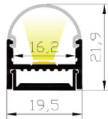

Silver
 Black
 White

Material: AL6063-T5
Surface: Anodized/ Painting
PC/ PMMA cover: Diffuser /Transparent /Opal
Lighting source width: 16 mm
Available lengths: 0.5-3m
Application: Commercial lighting / Indoor lighting

LUS1922AN