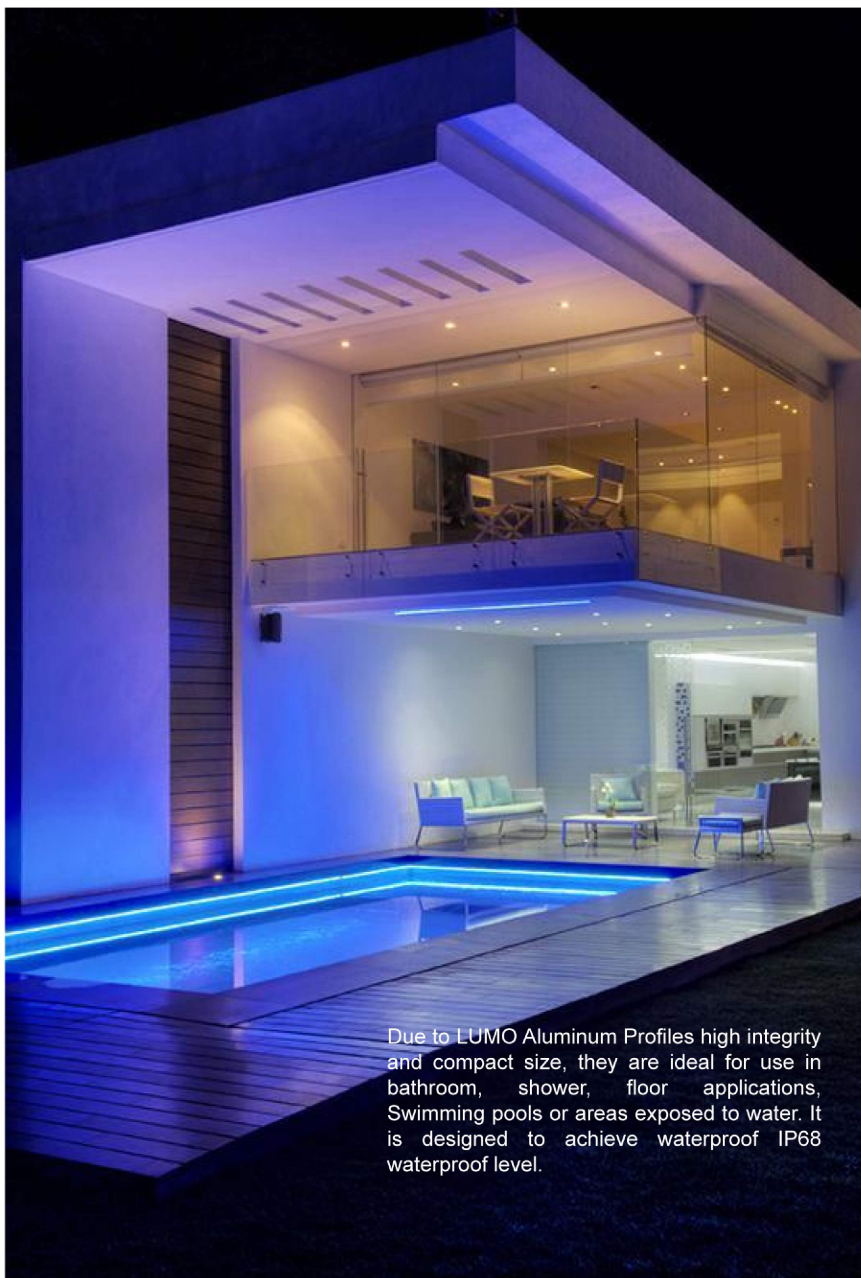

LUS5555BE

COVER

END CAP

FLEX PROFILE

NEW PROFILE

LINEAR PROFILE

ECO PROFILE

WATERPROOF PROFILE