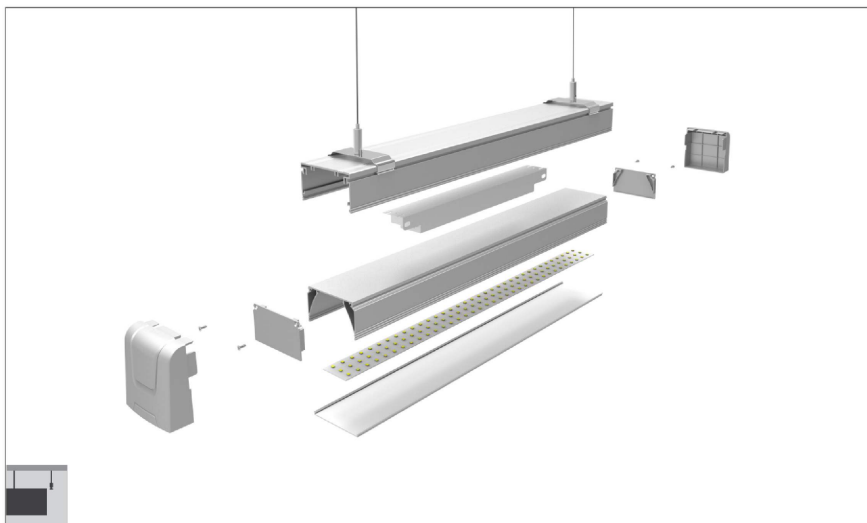

LUP7272AL

CE RoHS IP20

FLEX PROFILE

NEW PROFILE

LINEAR PROFILE

ECO PROFILE

WATERPROOF PROFILE