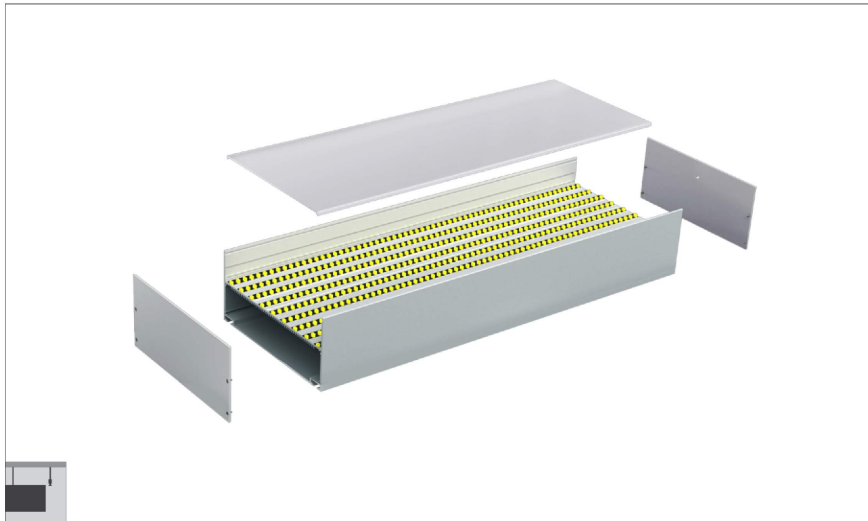

LUP1880AL

CE RoHS

IP20

FLEX PROFILE

NEW PROFILE

LINEAR PROFILE

ECO PROFILE

WATERPROOF PROFILE

Silver
 Black
 White

Material: AL6063-T5
Surface: Anodized/ Painting
PC cover: Diffuser(Streak)
Power: 0-150W/m
Lumens: 12000lm/m
Lighting source width: 15 mm x10pcs
Available lengths: 0.5-3m
Application: Commercial lighting / Indoor lighting

COVER

END CAP

PENDANT