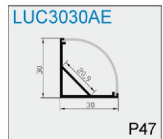

ECO PROFILE