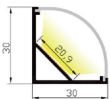

LUP2119AE/LUP2119BE/LUP2119CE

RoHS

Silver
 Black
 White

Material: AL6063-T5
Surface: Anodized/ Painting
PC cover: Diffuser/Transparent/Opal
Lighting source width: 16 mm
Available lengths: 0.5-3m
Application: Commercial lighting / Indoor lighting
Decorative design

FLEX PROFILE

NEW PROFILE

LINEAR PROFILE

ECO PROFILE

WATERPROOF PROFILE

COVER

END CAP

CLIP

LUC3030AE / LUC3030BE

RoHS

Silver
 Black
 White

Material: AL6063-T5
Surface: Anodized/ Painting
PC cover: Diffuser/Transparent
Lighting source width: 20 mm
Available lengths: 0.5-3m
Application: Commercial lighting / Indoor lighting
Decorative design

LUC3030AE

COVER

END CAP

CLIP