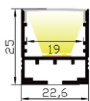

COVER

Trans :23102
 Opal : 23103
 Diffuser : 23104

END CAP

Hole:23258
 W/O hole:23259

LUS2828AE

CE RoHS IP20

Silver
 Black
 White

Material: AL6063-T5
 Surface: Anodized/ Painting
 PC cover: Diffuser/Transparent/Opal
 Lighting source width: 19 mm
 Available lengths: 0.5-3m
 Application: Commercial lighting / Indoor lighting
 Decorative design