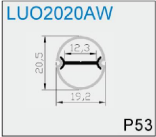

WATERPROOF PROFILE