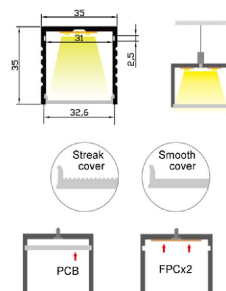

COVER

Smooth :35354
Streak :35355

END CAP

Hole:353581
W/O hole: 353581

Hole:353582
W/O hole: 353592

ECO PROFILE

WATERPROOF PROFILE