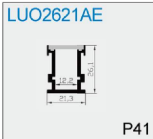

ECO PROFILE