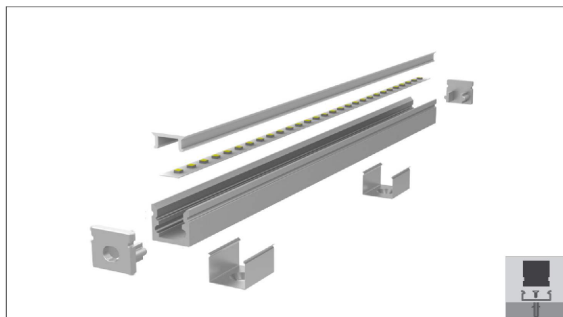

LUC0810AN

CE RoHS IP20

Silver
 Black
 White

Material: AL6063-T5
Surface: Anodized/ Painting
PC/ PMMA cover: Diffuser /Transparent /Opal
Lighting source width: 6 mm
Available lengths: 0.5-3m
Application: Commercial lighting / Indoor lighting

COVER

Trans: 08102
Opal: 08103
Diffuser: 08104

END CAP

Hole: 08108
WO hole: 08109

CLIP

08100