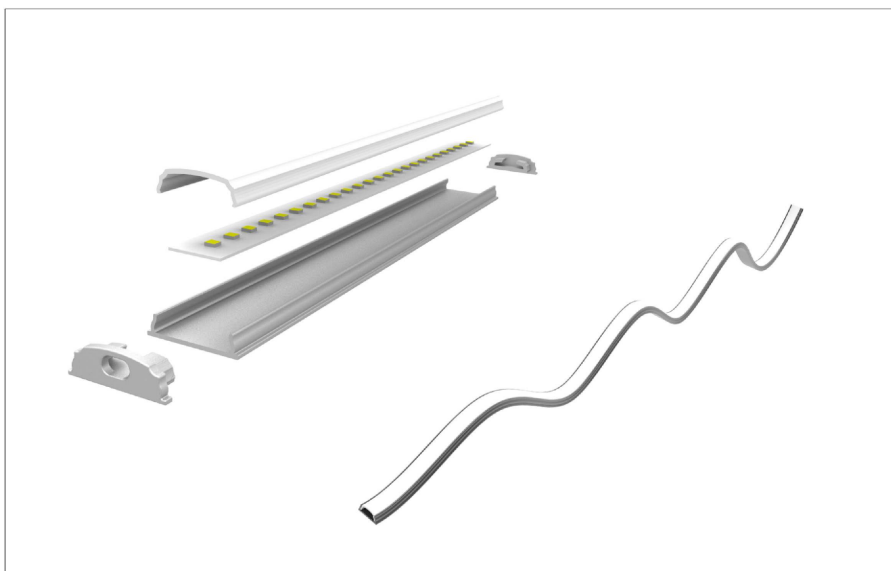

LUC1806AF

■ Silver   ■ Black   □ White

Material: AL6063-T5
Surface: Anodized/ Painting
PC cover: Diffuser /Transparent/Opal
Lighting source width: 13mm
Available lengths: 0.5-3m
Application: Commercial lighting / Indoor lighting
Artistic design/ Creative design

COVER

Trans. 18062

Opal. 18063

Diffuser. 18064

END CAP

Hole. 18068

W/O hole: 18069

CLIP

18060