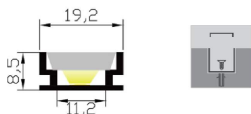

COVER

END CAP

CLIP

LUC1908AE

CE RoHS IP20

Silver
 Black
 White

Material: AL6063-T5
 Surface: Anodized/ Painting
 PC cover: Diffuser/Transparent/Opal
 Lighting source width: 11 mm
 Available lengths: 0.5-3m
 Application: Commercial lighting / Indoor lighting
 Decorative design