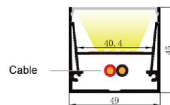

COVER

Smooth :30854

END CAP

Hole: 3030EB
W/O hole: 3030EB

LUS4945AL

CE RoHS IP20

Silver
 Black
 White

Material: AL6063-T5
 Surface: Anodized/ Painting
 PC cover: Diffuser
 Power: 0-50W/m
 Lumens: 4000lm/m
 Lighting source width: 10 mm x4pcs
 Available lengths: 0.5-3m
 Application: Commercial lighting / Indoor lighting