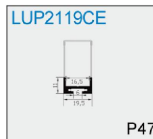

ECO PROFILE