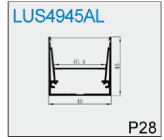

LINEAR PROFILE