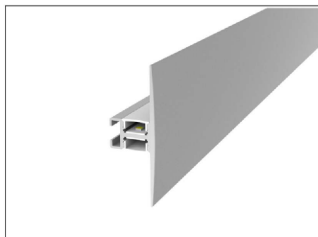

LUC7024AN

CE RoHS

IP20

☐ Silver
☒ Black
☐ White

Material: AL6063-T5
Surface: Anodized/ Painting
PC/ PMMA cover: Diffuser /Transparent /Opal
Lighting source width: 12 mm x2pcs
Available lengths: 0.5-3m
Application: Commercial lighting / Indoor lighting