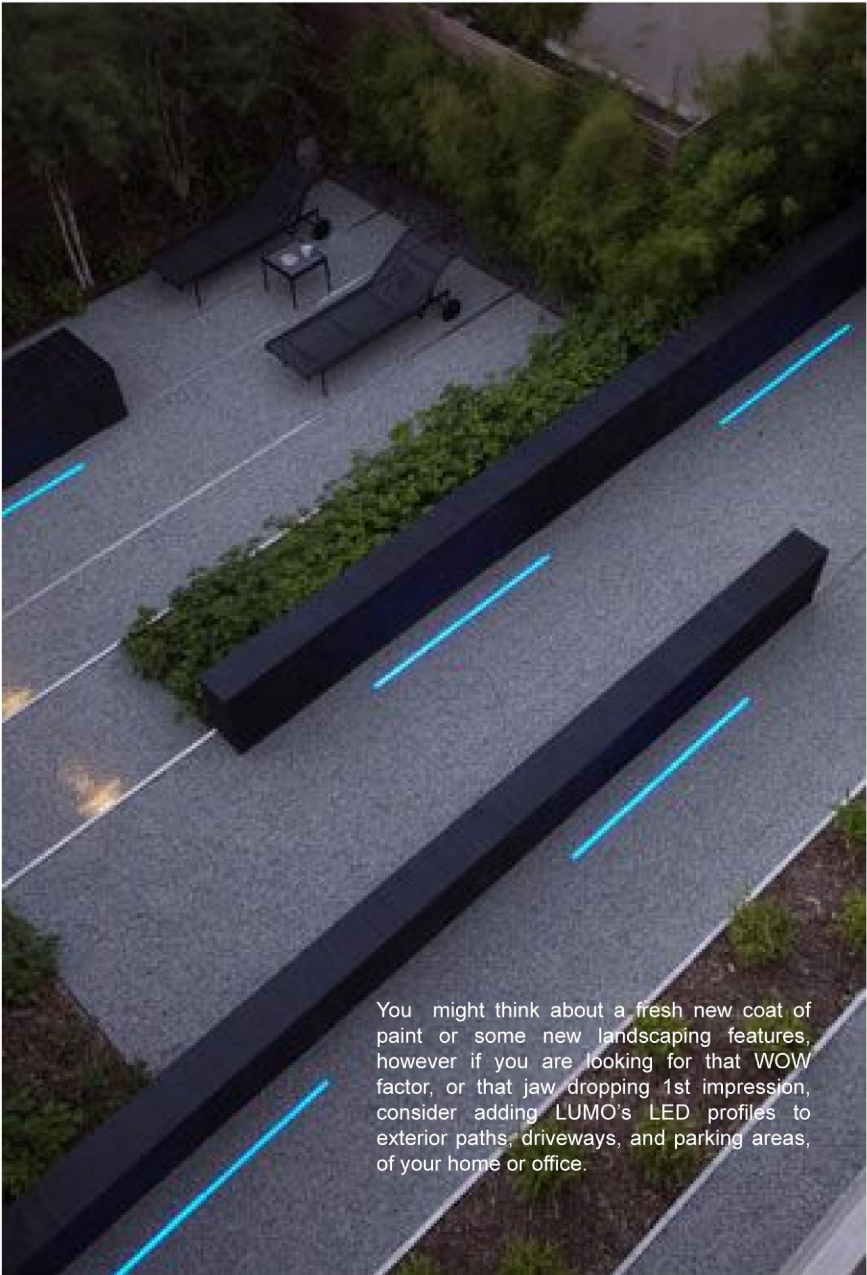

WATERPROOF PROFILE

You might think about a fresh new coat of paint or some new landscaping features, however if you are looking for that WOW factor, or that jaw dropping 1st impression, consider adding LUMO's LED profiles to exterior paths, driveways, and parking areas, of your home or office.