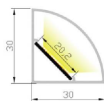

LUC2319AW / LUC2319BW

CE RoHS IP65

FLEX PROFILE

☐ Silver
☒ Black
☐ White

Material: AL6063-T5
Surface: Anodized/ Painting
PC cover: Diffuser
Lighting source width: 20 mm
Available lengths: 0.5-3m
Application: Commercial lighting / Outdoor lighting
Decorative design

NEW PROFILE

COVER

END CAP

OTHERS

LINEAR PROFILE

LUC3031AW

CE RoHS IP65

ECO PROFILE

☐ Silver
☒ Black
☐ White

Material: AL6063-T5
Surface: Anodized/ Painting
PC cover: Diffuser
Lighting source width: 20 mm
Available lengths: 0.5-3m
Application: Commercial lighting / Outdoor lighting
Decorative design

WATERPROOF PROFILE

COVER

END CAP

CLIP

HEAT SINK