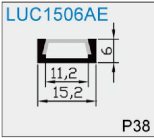

ECO PROFILE