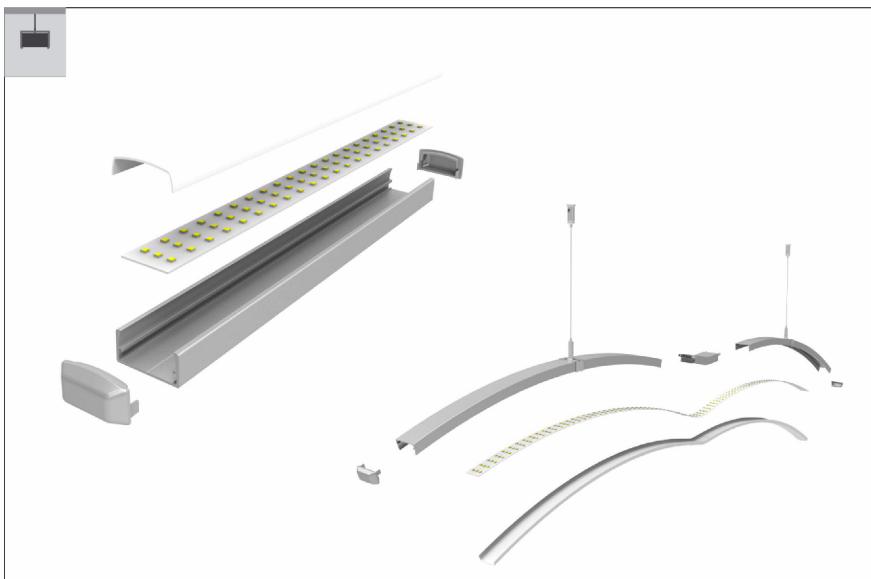

LR3916017

LR3916018

FLEX PROFILE

NEW PROFILE

LINEAR PROFILE

ECO PROFILE

WATERPROOF PROFILE

LED extrusions offer consumers a better option than traditional methods of lighting homes and businesses. While with these lights there may be more initial expense, the customer often saves more than the initial cost during the first year of energy savings.