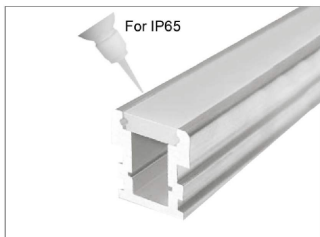

COVER

END CAP

CLIP

LUO2626AE

CE RoHS

IP20

■ Silver ■ Black □ White

Material: AL6063-T5
Surface: Anodized/ Painting
PC cover: Diffuser/Transparent
Lighting source width: 11 mm
Available lengths: 0.5-3m
Application: Commercial lighting / Indoor lighting
Decorative design