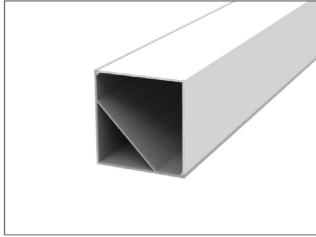

LUS5555AE / LUS5555BE

CE RoHS

IP20

Silver
 Black
 White

Material: AL6063-T5
Surface: Anodized/ Painting
PC cover: Diffuser/Transparent/Opal
Lighting source width: 51 mm
Available lengths: 0.5-3m
Application: Commercial lighting / Indoor lighting
Decorative design

LUS5555BE

COVER

END CAP

FLEX PROFILE

NEW PROFILE

LINEAR PROFILE

ECO PROFILE

WATERPROOF PROFILE