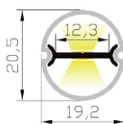

LUO2020AW

CE RoHS

IP65

■ Silver   ■ Black   □ White

Material: AL6063-T5
Surface: Anodized/ Painting
PC cover: Diffuser
Lighting source width: 12 mm
Available lengths: 0.5-3m
Application: Commercial lighting / Outdoor lighting
Decorative design

COVER

Diffuser : 20204

END CAP

Hole:20208
W/O hole 20209

FLEX PROFILE

NEW PROFILE

LINEAR PROFILE

ECO PROFILE

WATERPROOF PROFILE