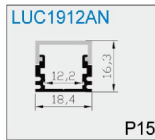

NEW PROFILE