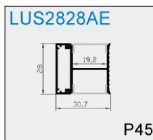

ECO PROFILE