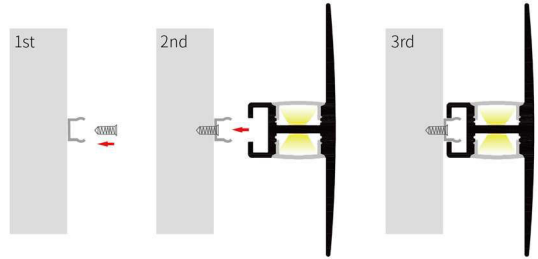

Silver
  Black
  White

**Material:** AL6063-T5  
**Surface:** Anodized/ Painting  
**PC/ PMMA cover:** Diffuser /Transparent /Opal  
**Lighting source width:** 12 mm x2pcs  
**Available lengths:** 0.5-3m  
**Application:** Commercial lighting / Indoor lighting

### COVER

Trans:17072  
 Opal:17073  
 Diffuser:17074

### END CAP

Hole:17078  
 W/O hole: 17079