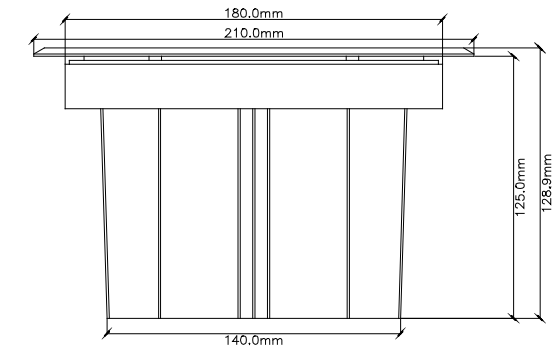

## MECHANICAL FEATURES

PACKING SIZE L X W X H	HOLE SIZE	SLEEVE MATERIAL	WEIGHT	PROTECTION	FRAME MATERIAL	DIFFUSER	BODY MATERIAL
210x210x140mm	Ø188xH216mm	ABS	2.8kg	IP67	Stainless Steel 304	Tempered Glass	Die casting Aluminum

## PRODUCT IMAGE

## 2D LAYOUT