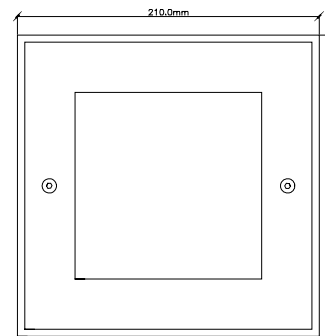

## MECHANICAL FEATURES

PACKING SIZE L X W X H	HOLE SIZE	SLEEVE MATERIAL	WEIGHT	PROTECTION	FRAME MATERIAL	DIFFUSER	BODY MATERIAL
210x210x140mm	Ø188xH216mm	ABS	2.8kg	IP67	Stainless Steel 304	Tempered Glass	Die casting Aluminum

## PRODUCT IMAGE

## 2D LAYOUT