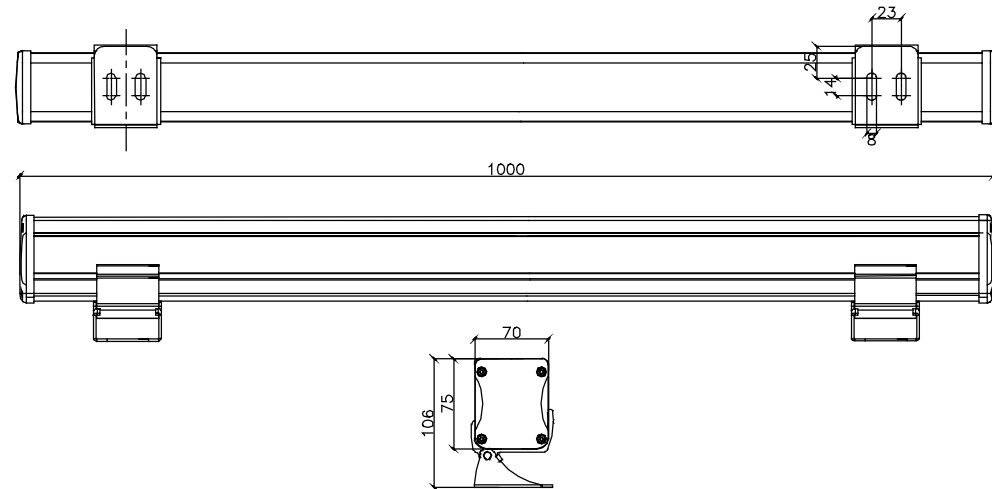

ELECTRICAL FEATURES

LED CHIP	CREE LED
TOTAL LUMEN OUTPUT	2200LM Warm White
DIMMABILITY	NO
POWER	22W
POWER SUPPLY	100-240V AC, 50-60Hz
BEAM ANGLE	5° 12.5° 20° 30° 60° 15x30° 10x 60°
LIFE SPAN	>50,000
CRI	>80

MECHANICAL FEATURES

PACKING SIZE L X W X H	INSTALLATION	BRACKET MATERIAL	WEIGHT	PROTECTION	FRAME MATERIAL	DIFFUSER	BODY MATERIAL
1100x60x104mm	Floor / Wall Mounted	Aluminum	3.5kg	IP66	Die casting Aluminum	Tempered Glass	Die casting Aluminum

PRODUCT IMAGE

2D LAYOUT

22W LINEAR WALL WASHER