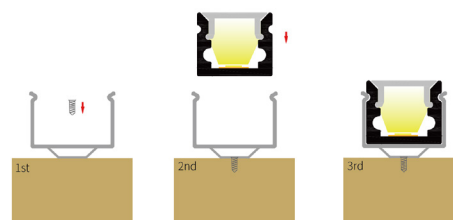

Silver
 Black
 White

Material: AL6063-T5
Surface: Anodized/ Painting
PC/ PMMA cover: Diffuser /Transparent /Opal
Lighting source width: 6 mm
Available lengths: 0.5-3m
Application: Commercial lighting / Indoor lighting

COVER

Trans:08102
 Opal:08103
 Diffuser:08104

END CAP

Hole:08108
 W/O hole: 08109

CLIP

08100