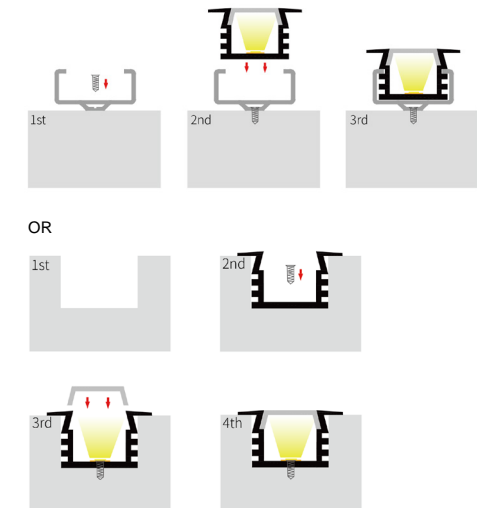

- Silver
- Black
- White

Material: AL6063-T5
Surface: Anodized/ Painting
PC cover: Diffuser/Transparent/Opal
Lighting source width: 11 mm
Available lengths: 0.5-3m
Application: Commercial lighting / Indoor lighting
 Decorative design

COVER

END CAP

CLIP