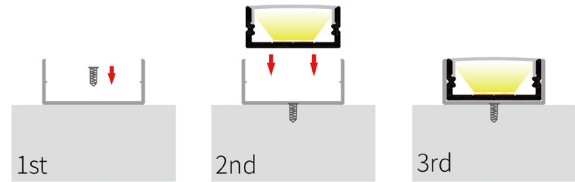

Material: AL6063-T5
Surface: Anodized/ Painting
PC cover: Diffuser/Transparent/Opal
Lighting source width: 20 mm
Available lengths: 0.5-3m
Application: Commercial lighting / Indoor lighting
 Decorative design

COVER

Trans :23102
 Opal: 23103
 Diffuser:23104

END CAP

Hole:23108
 W/O hole:23109

CLIP

231002