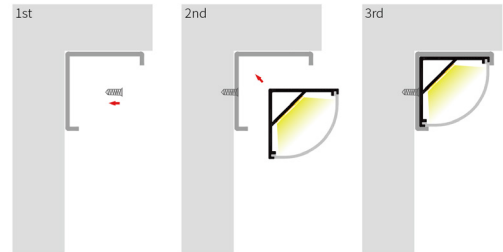

Silver
 Black
 White

Material: AL6063-T5
Surface: Anodized/ Painting
PC cover: Diffuser/Transparent
Lighting source width: 20 mm
Available lengths: 0.5-3m
Application: Commercial lighting / Indoor lighting
 Decorative design

COVER

END CAP

CLIP