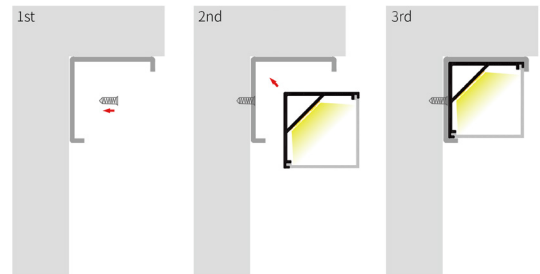

Silver
 Black
 White

Material: AL6063-T5
Surface: Anodized/ Painting
PC cover: Diffuser/Transparent
Lighting source width: 20 mm
Available lengths: 0.5-3m
Application: Commercial lighting / Indoor lighting
 Decorative design

COVER

END CAP

CLIP