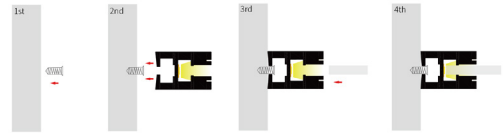

Silver

Black

White

- Material:** AL6063-T5
- Surface:** Anodized/ Painting
- PC cover:** Diffuser/Transparent/Opal
- Lighting source width:** 13 mm
- Available lengths:** 0.5-3m
- Application:** Commercial lighting / Indoor lighting
Decorative design

END CAP

Hole:23358
W/O hole:23359