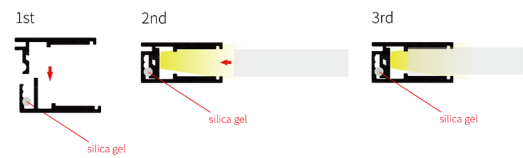

Material: AL6063-T5
Surface: Anodized/ Painting
PC cover: Diffuser/Transparent/Opal
Lighting source width: 8 mm
Available lengths: 0.5-3m
Application: Commercial lighting / Indoor lighting
 Decorative design

END CAP

Hole:25138
W/O hole:25139

OTHERS

SN001