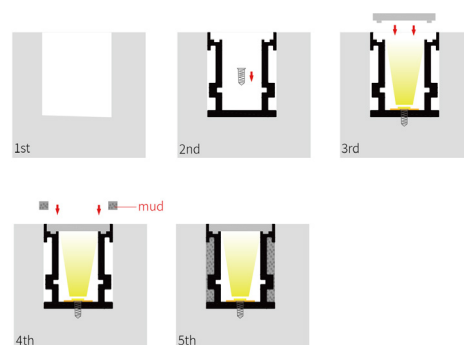

Silver
 Black
 White

Material: AL6063-T5
Surface: Anodized/ Painting
PC cover: Diffuser/Transparent/Opal
Lighting source width: 12 mm
Available lengths: 0.5-3m
Application: Commercial lighting / Indoor lighting
 Decorative design

COVER

Trans :27112
 Opal: 27113
 Diffuser:27114

END CAP

Hole:26218
 W/O hole:26219