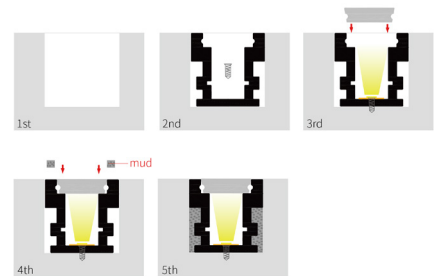

**Material:** AL6063-T5  
**Surface:** Anodized/ Painting  
**PC cover:** Diffuser/Transparent  
**Lighting source width:** 11 mm  
**Available lengths:** 0.5-3m  
**Application:** Commercial lighting / Indoor lighting  
 Decorative design

### COVER

Trans :26262  
 Diffuser :26264