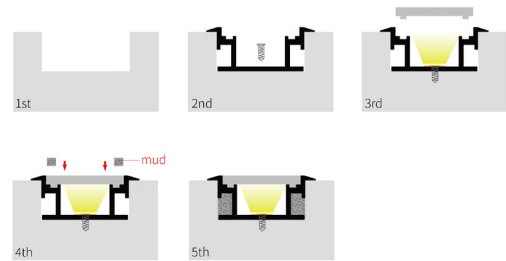

**Material:** AL6063-T5  
**Surface:** Anodized/ Painting  
**PC cover:** Diffuser/Transparent/Opal  
**Lighting source width:** 12 mm  
**Available lengths:** 0.5-3m  
**Application:** Commercial lighting / Indoor lighting  
 Decorative design

### COVER

Trans :27112  
 Opal: 27113  
 Diffuser:27114