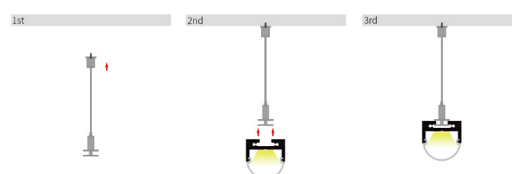

Material: AL6063-T5
Surface: Anodized/ Painting
PC cover: Diffuser/Transparent/Opal
Lighting source width: 16 mm
Available lengths: 0.5-3m
Application: Commercial lighting / Indoor lighting
 Decorative design

COVER

END CAP

CLIP