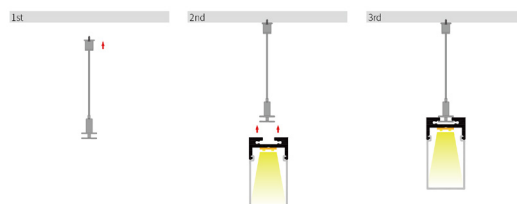

**Material:** AL6063-T5  
**Surface:** Anodized/ Painting  
**PC cover:** Diffuser/Transparent/Opal  
**Lighting source width:** 16 mm  
**Available lengths:** 0.5-3m  
**Application:** Commercial lighting / Indoor lighting  
 Decorative design