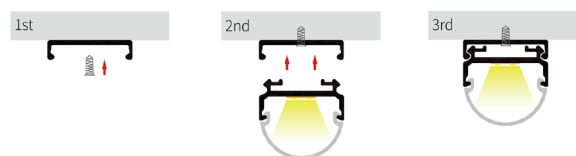

**Material:** AL6063-T5  
**Surface:** Anodized/ Painting  
**PC cover:** Diffuser/Transparent/Opal  
**Lighting source width:** 15 mm  
**Available lengths:** 0.5-3m  
**Application:** Commercial lighting / Indoor lighting  
 Decorative design