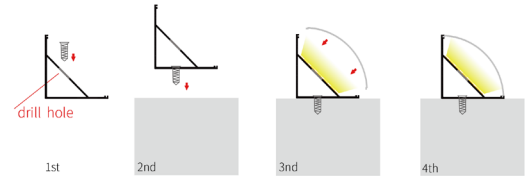

Material: AL6063-T5
Surface: Anodized/ Painting
PC cover: Diffuser/Transparent/Opal
Lighting source width: 51 mm
Available lengths: 0.5-3m
Application: Commercial lighting / Indoor lighting
 Decorative design

COVER

END CAP