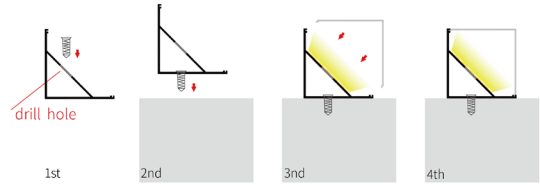

**Material:** AL6063-T5  
**Surface:** Anodized/ Painting  
**PC cover:** Diffuser/Transparent/Opal  
**Lighting source width:** 51 mm  
**Available lengths:** 0.5-3m  
**Application:** Commercial lighting / Indoor lighting  
 Decorative design