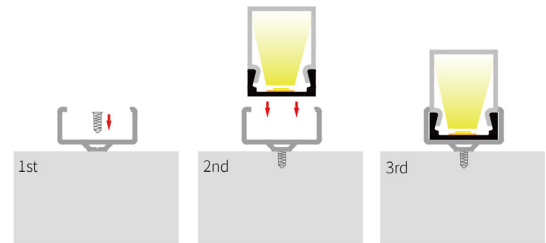

**Material:** AL6063-T5  
**Surface:** Anodized/ Painting  
**PC cover:** Diffuser/Transparent/Opal  
**Lighting source width:** 11 mm  
**Available lengths:** 0.5-3m  
**Application:** Commercial lighting / Indoor lighting  
 Cabinet lighting/ Wardrobe lighting