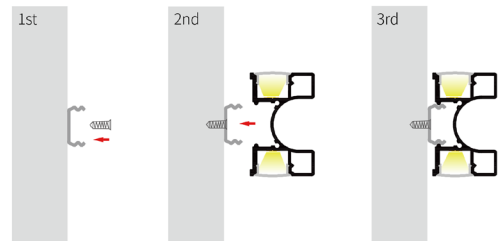

- Silver
- Black
- White

Material: AL6063-T5
Surface: Anodized/ Painting
PC/ PMMA cover: Diffuser /Transparent /Opal
Lighting source width: 12 mm x2pcs
Available lengths: 0.5-3m
Application: Commercial lighting / Indoor lighting

COVER

Trans:17072
 Opal:17073
 Diffuser:17074

END CAP

Hole:40258
 W/O hole: 40259

CLIP

1919K0