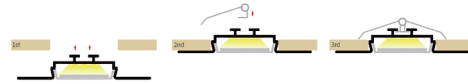

- Material:** AL6063-T5
- Surface:** Anodized/ Painting
- PC cover:** Diffuser/Transparent/Opal
- Lighting source width:** 22 mm
- Available lengths:** 0.5-3m
- Application:** Commercial lighting / Indoor lighting
Decorative design

COVER

Trans: 52102
Opal: 52103
Diffuser: 52104

END CAP

Hole: 52108
W/O hole: 52109

CLIP

52105