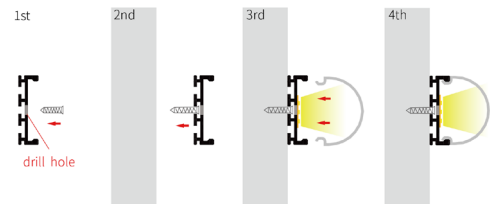

**Material:** AL6063-T5  
**Surface:** Anodized/ Painting  
**PC cover:** Diffuser/Transparent/Opal  
**Lighting source width:** 22 mm  
**Available lengths:** 0.5-3m  
**Application:** Commercial lighting / Indoor lighting  
 Decorative design