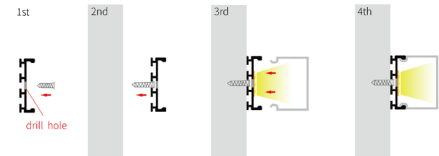

Silver
 Black
 White

Material: AL6063-T5
Surface: Anodized/ Painting
PC cover: Diffuser/Transparent/Opal
Lighting source width: 22 mm
Available lengths: 0.5-3m
Application: Commercial lighting / Indoor lighting
 Decorative design

COVER

END CAP