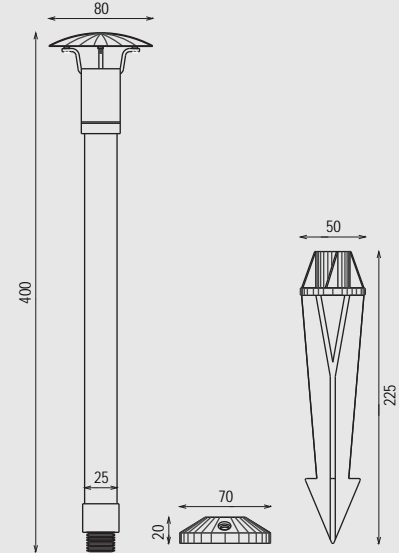

OUTDOOR LED PATHWAY LIGHT

Description

Our Lumo Brass mini mushroom Light is a tiny-modern fixture with a low height and clean lines to enhance the safety and beauty of walkways, gardens, patios and other spaces. This mini path light integrates well into any garden and blends well with other elements in the soft-scape. This solid brass fixture has a pre-aged polished antique bronze finish that maintains its beauty for a lifetime. Compatible with our low voltage system, this light can be used in the same circuit or line with our other low voltage lights. This light comes with a MR8 based lamp which is compatible with most of the dimming systems. (For more info, please contact us)

Color Finish

 Antique Brass
(body)

Electrical Features

Lamp Type	MR8 / G4
Class	III
Control	ON/OFF, Optional DALI Dimmable
*Other control methods can be made as per order	

Mechanical Features

Installation	Spike in-ground / Floor with Bracket
Body Material	Brass
Stake Material	PVC
Diffuser	Tempered Clear Glass
IP rating	IP65
Dimension	As per drawing

PRODUCT ORDER INFORMATION

Art. No.	Lamp Base	Color Finish	Body Material	IP Rating
LUMR8BLMS-BR01	MR8	Antique Brass	Brass	IP65
LUG4BLMS-BR01	G4	Antique Brass	Brass	IP65

MR8 Lamp Option

Lamp Type	MR8
Lumen	190lm
Life time	50,000 Hrs
Diffuser	PC Lens
Dimension	Ø25xH40mm

* Standard Color Temperature is 2700K. Other CCT can be made as per order.

G4 Lamp Option

Lamp Type	G4
Lumen	310lm
Life time	50,000 Hrs
Material	Brass
Diffuser	PC Lens
Dimension	Ø23xH38mm

LAMP ORDER INFORMATION