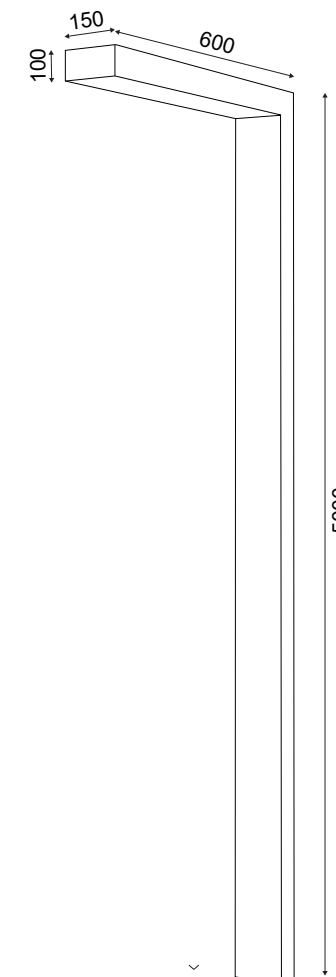

## ELECTRICAL FEATURES

LIGHT SOURCE	PHILIPS LED
TOTAL LUMEN OUTPUT	4500lm Warm White
CRI	>80
POWER	45W (Can be 40-60W by order)
POWER SUPPLY	180 - 240V AC, 50 - 60Hz
POWER FACTOR	>92
LIFE SPAN	>50,000Hrs

## MECHANICAL FEATURES

PRODUCT HEIGHT	INSTALLATION	REFLECTOR	IK Rate	PROTECTION	FINISH	DIFFUSER	BODY MATERIAL
3-5m Options	Pole Mounted	Aluminum	IK08	IP65	Dark Grey/Black	Temp. Glass	Aluminum

## PRODUCT IMAGE

## DIMENSIONS