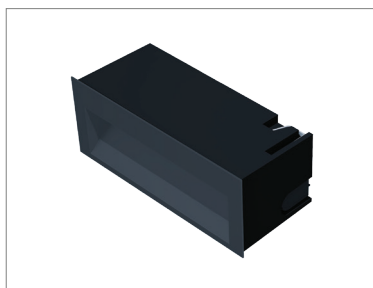

STEWAL SERIES - 107109

ORDER INFORMATION

Art. No.	Wattage (W)	Input (V)	Beam Angle	Color Temperature (CCT)	Lumen	Finish
10710932737102	5W	220-240V AC	Asymmetric	2700K	392lm	Textured Dark Grey
10710933037102				3000K	400lm	
10710934037102				4000K	416lm	
10710935037102				5000K	433lm	

Product Image