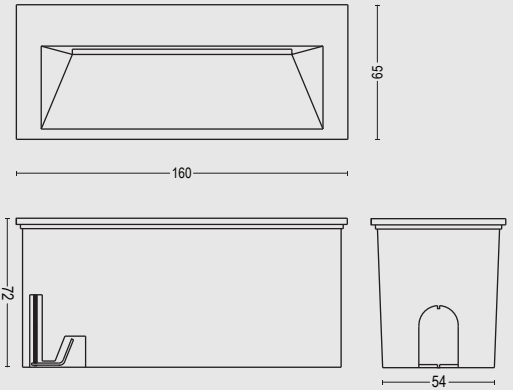

Electrical Features

Wattage	5W
Light Source	SMD LED
Output Lumen	400lm (3000K)
Input Voltage	220-240V AC
Color Rendering Index	CRI >90
LED Life Span	>50,000Hrs
Control	ON / OFF

Mechanical Features

Installation	Recessed Wall Installation
Body Material	Die Cast Aluminum
Diffuser	Micro-prism Glass
Sleeve Material	PVC (included)
Ingress Protection	IP66
Impact Protection	IK 08
Weight	Net Wt. 0.45 kg
Dimension	L160 x D72 x H65 mm