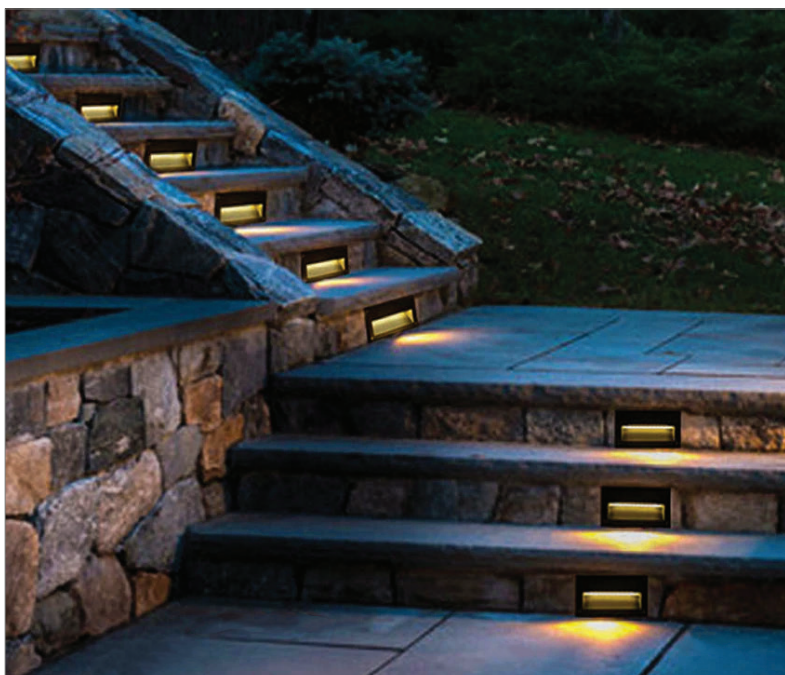

Application