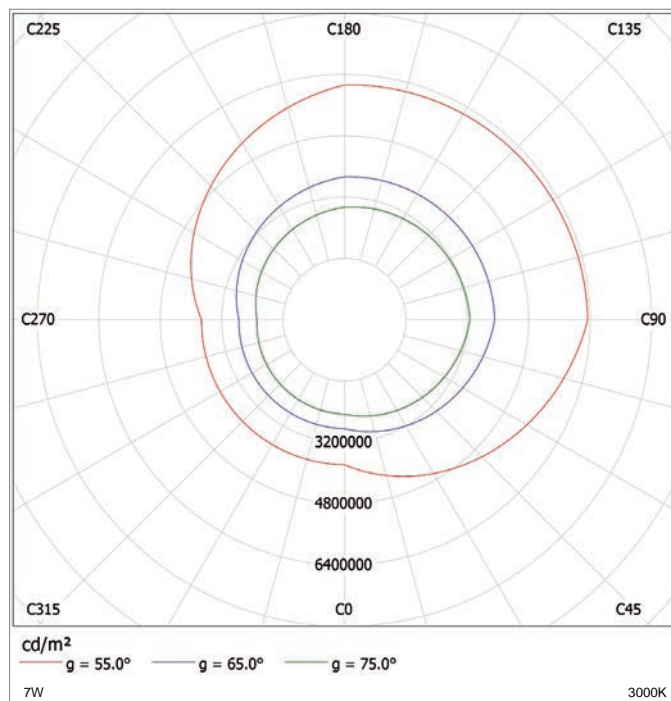

Lamp Option

Lamp base	GU10
Lumen	560lm
Diffuser	PMMA Lens
Weight	0.085 kg
Dimensions	D 50mm x H 60mm

LAMP ORDER INFORMATION

Art. No.	Wattage (W)	Input (V)	Beam Angle	Color Temperature (CCT)	CRI	IP Rating
01500132704506	7W	220V AC	45°	2700K	90	IP65
01500133004506				3000K		
01500134004506				4000K		
01500135504506				5500K		

Lamp Distribution