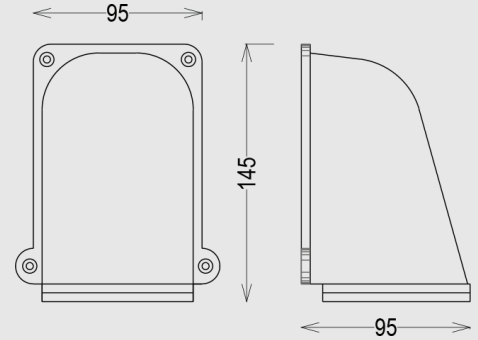

LUMR16WUDL-BR01

GU10 LAMP BASED SURFACE MOUNTED WALL LIGHT FIXTURE

Description

Salana is our cast brass surface mounted wall light that can be used for both applications of outdoor and indoor. A cast brass construction designed for durability that combines the benefits of a compact downlight with the beauty and functionality of an outdoor wall light.

Installation	Wall Mounted / Pergola / Column
Body Material	Solid Brass
Diffuser	Clear Glass
IP rating	IP65
Weight	Net wt. 1.1 kg
Dimension	As per drawing

PRODUCT ORDER INFORMATION

Art. No.	Lamp Base	Color Finish	Body Material	IP Rating
LUMR16WUDL-BR01	GU10	Antique Brass	Brass	IP65

Lamp Option

Lamp base	GU10
Lumen	560lm
Diffuser	PMMA Lens
Weight	0.085 kg
Dimensions	D 50mm x H 60mm

LAMP ORDER INFORMATION

Art. No.	Wattage (W)	Input (V)	Beam Angle	Color Temperature (CCT)	CRI	IP Rating
01500132704506	7W	220V AC	45°	2700K	90	IP65
01500133004506				3000K		
01500134004506				4000K		
01500135504506				5500K		