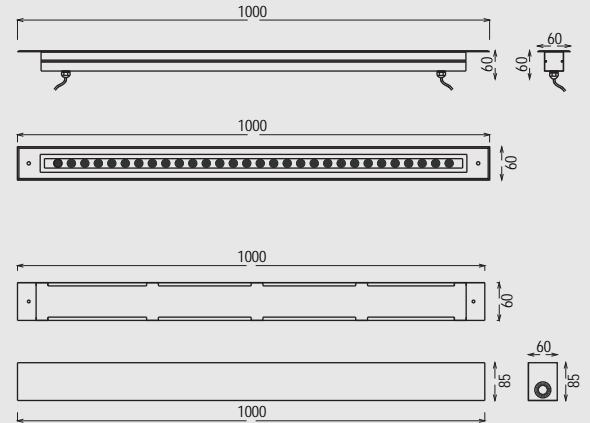

RECESSED LINEAR WALL WASHER LIGHT

Description

With a very slim recessed in-ground mounted light design, this fixture has been made to be used on the floor or ground where it is needed to be lit with different heights and uniform shapes. The Light can be installed between your landscape elements, bushes, and trees or be used to light up façades or walls as a wall grazer (wall washer). With two different asymmetric Beam angles and other narrow/wide optics, this fixture enables you to create the required effects of lighting as per project requirements. Thanks to the new technology of powder coating this luminaire has been treated well with a marine-grade of paint to withstand salty soils for a long period of time. This product is suitable to be used in wet areas close to swimming pools, inside gardens with a grade of IP67. We have made two-sided cabling for power connections with waterproof connectors (IP68) for an easy connection from both sides. This light can be in a single color temperature, controllable with the DALI system as well as RGBW to be controlled with a master DMX512.

Correlated Color Temperature (CCT)

*Other color temperatures (CCT) can be made as per order.

Beam Angle

*Other Beam Angle can be made as per order.

Color Finish

Electrical Features

Wattage	36W
Light Source	CREE LED
Output Lumen	3240lm
Input Voltage	24V DC
Color Rendering Index	>80
LED Life Span	>50,000Hrs
Control	On/Off, DALI dimmable

*Other control methods can be made as per order

Mechanical Features

Installation	Recessed floor
Body Material	Aluminum
Frame Material	Stainless steel 316L
Diffuser	Clear tempered glass
Ingress Protection	IP67
Impact Protection	IK10
Dimension	As per drawing