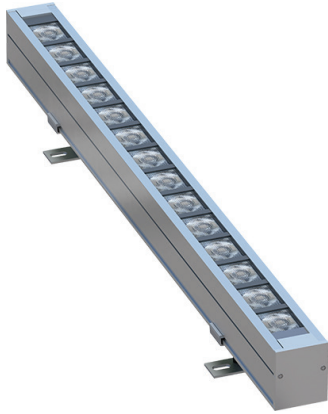

SURFACE MOUNTED LINEAR LED WALL WASHER LIGHT

Description

A slim surface Mounted wall washer light has been made to be used on floor or ground very close to the façade of building/sculptures or anywhere else that it needed to be lit with different heights and uniform shapes. The Light can be installed near the walls/columns as a surface-mounted wall grazer (wall washer). With two different asymmetric Beam angles and other narrow/wide optics, this fixture enables you to create the required effects of lighting as per project requirements. Thanks to the new technology of powder coating this luminaire has been treated well with an electroplating coat to withstand outdoor applications for a long time. This product is suitable to be used in wet areas but not permanently to be placed underwater (Ingress Protection rate: 66). You have a choice of selecting this light with two-sided cabling for power connections with waterproof connectors (IP68) for an easy connection from both sides (to be ordered separately). This light can be single-color (CCT) but controllable with a DALI system as well as RGBW to be controlled with a master DMX512.

Electrical Features

Wattage	6W
Light Source	Cree LED
Output Lumen	80lm/Watt
Input Voltage	24V DC
Color Rendering Index	>90
LED Life Span	>80,000Hrs
Control	DALI

*PWM/DMX control methods on RGB / RGBW

Mechanical Features

Installation	Floor / wall surface mounted
Body Material	Aluminum
Bracket Material	Aluminum
Diffuser	Tempered Glass
Ingress Protection	IP66
Dimension	As per drawing

Accessories

CABLE CONNECTOR	CABLE CONNECTOR	CABLE CONNECTOR	DECODER	LED DRIVER
				
IP68 2 way 3 pin connector Sold Separately	IP68 3 way 3 pin connector Sold Separately	IP68 4 way 3 pin connector Sold Separately	RGBW Decoder Sold Separately	24V LED Driver Sold Separately