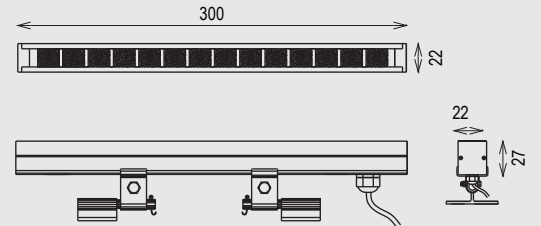

SURFACE MOUNTED LINEAR LED WALL WASHER LIGHT

Description

A slim surface Mounted wall washer light has been made to be used on floor or ground very close to the façade of building/sculptures or anywhere else that it needed to be lit with different heights and uniform shapes. The Light can be installed near the walls/columns as a surface-mounted wall grazer (wall washer). With two different asymmetric Beam angles and other narrow/wide optics, this fixture enables you to create the required effects of lighting as per project requirements. Thanks to the new technology of powder coating this luminaire has been treated well with an electroplating coat to withstand outdoor applications for a long time. This product is suitable to be used in wet areas but not permanently to be placed underwater (Ingress Protection rate: 66). You have a choice of selecting this light with two-sided cabling for power connections with waterproof connectors (IP68) for an easy connection from both sides (to be ordered separately). This light can be single-color (CCT) but controllable with a DALI system as well as RGBW to be controlled with a master DMX512.

Electrical Features

Wattage	6W
Light Source	Cree LED
Output Lumen	80lm/Watt
Input Voltage	24V DC
Color Rendering Index	>90
LED Life Span	>80,000Hrs
Control	DALI

*PWM/DMX control methods on RGB / RGBW

Mechanical Features

Installation	Floor / wall surface mounted
Body Material	Aluminum
Bracket Material	Aluminum
Diffuser	Tempered Glass
Ingress Protection	IP66
Dimension	As per drawing

Accessories

CABLE CONNECTOR	CABLE CONNECTOR	CABLE CONNECTOR	DECODER	LED DRIVER
				
IP68 2 way 3 pin connector Sold Separately	IP68 3 way 3 pin connector Sold Separately	IP68 4 way 3 pin connector Sold Separately	RGBW Decoder Sold Separately	24V LED Driver Sold Separately