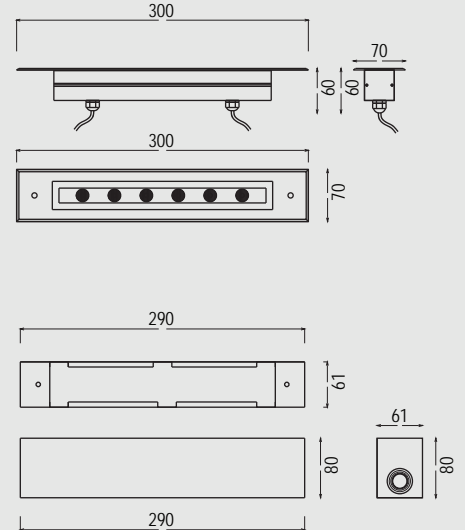

RECESSED LINEAR WALL WASHER LIGHT

Description

With a very slim recessed in-ground mounted light design, this fixture has been made to be used on the floor or ground where it is needed to be lit with different heights and uniform shapes. The Light can be installed between your landscape elements, bushes, and trees or be used to light up façades or walls as a wall grazer (wall washer). With two different asymmetric Beam angles and other narrow/wide optics, this fixture enables you to create the required effects of lighting as per project requirements. Thanks to the new technology of powder coating this luminaire has been treated well with a marine-grade of paint to withstand salty soils for a long period of time. This product is suitable to be used in wet areas close to swimming pools, inside gardens with a grade of IP67. We have made two-sided cabling for power connections with waterproof connectors (IP68) for an easy connection from both sides. This light can be in a single color temperature, controllable with the DALI system as well as RGBW to be controlled with a master DMX512.

Correlated Color Temperature (CCT)

*Other color temperatures (CCT) can be made as per order.

Beam Angle

*Other Beam Angle can be made as per order.

Color Finish

Electrical Features

Wattage	9W
Light Source	CREE LED
Output Lumen	810lm
Input Voltage	24V DC
Color Rendering Index	>80
LED Life Span	>50,000Hrs
Control	On/Off, DALI dimmable

*Other control methods can be made as per order

Mechanical Features

Installation	Recessed Floor
Body Material	Aluminum
Frame Material	Stainless Steel 316L
Diffuser	Clear Tempered Glass
Ingress Protection	IP67
Impact Protection	IK10
Dimension	As per drawing