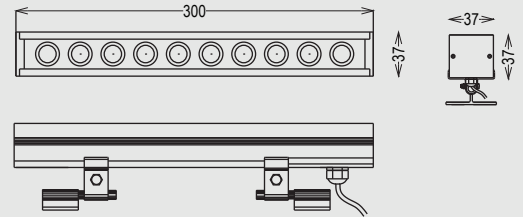

SURFACE MOUNTED LINEAR WALL WASHER LIGHT

Description

A slim surface Mounted wall washer light has been made to be used on floor or ground very close to the façade of building/sculptures or anywhere else that it needed to be lit with different heights and uniform shapes. The Light can be installed near the walls/columns as a surface-mounted wall grazer (wall washer). With two different asymmetric Beam angles and other narrow/wide optics, this fixture enables you to create the required effects of lighting as per project requirements. Thanks to the new technology of powder coating this luminaire has been treated well with an electroplating coat to withstand outdoor applications for a long time. This product is suitable to be used in wet areas but not permanently to be placed underwater (Ingress Protection rate: 66). You have a choice of selecting this light with two-sided cabling for power connections with waterproof connectors (IP68) for an easy connection from both sides (to be ordered separately). This light can be single-color (CCT) but controllable with a DALI system as well as RGBW to be controlled with a master DMX512.

Electrical Features

Wattage	10W
Light Source	Cree LED
Input Voltage	24V DC
Lumen Output	90lm/Watt
Color Rendering Index	>90
LED Life Span	>80,000Hrs
Control	DALI

*PWM/DMX control methods on RGB / RGBW

Mechanical Features

Installation	Recessed Floor
Body Material	Die cast Aluminum
Diffuser	Clear Tempered Glass
Ingress Protection	IP66
Impact Protection	IK10
Dimension	As per drawing

Accessories

CABLE CONNECTOR	CABLE CONNECTOR	CABLE CONNECTOR	DECODER	LED DRIVER
IP68 2 way 3 pin connector Sold Separately	IP68 3 way 3 pin connector Sold Separately	IP68 4 way 3 pin connector Sold Separately	RGBW Decoder Sold Separately	24V LED Driver Sold Separately