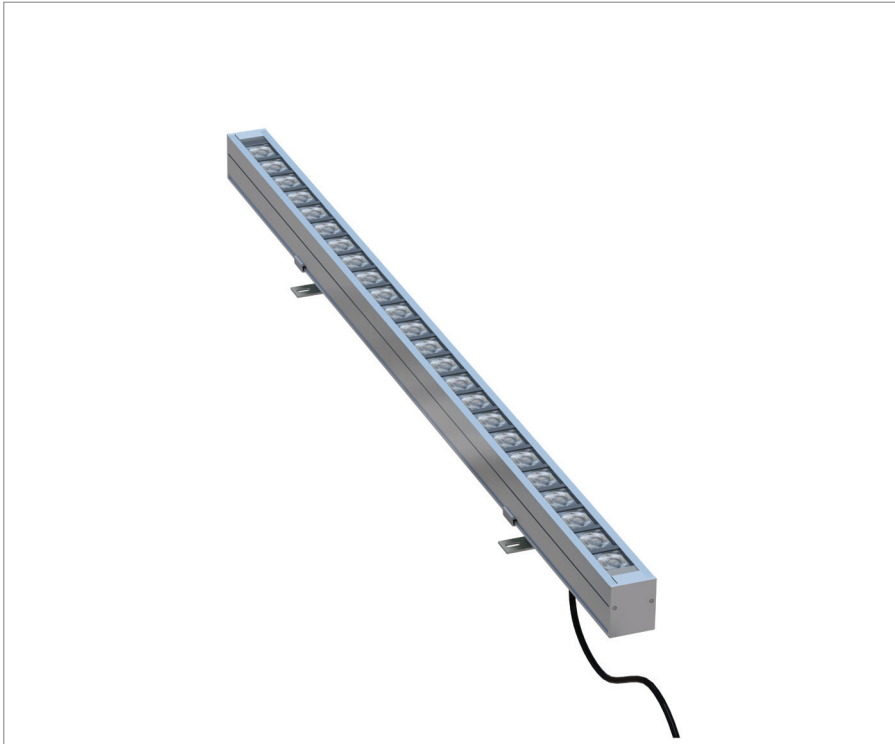

SURFACE MOUNTED LINEAR WALL WASHER LIGHT

Description

A slim surface Mounted wall washer light has been made to be used on floor or ground very close to the façade of building/sculptures or anywhere else that it needed to be lit with different heights and uniform shapes. The Light can be installed near the walls/columns as a surface-mounted wall grazer (wall washer). With two different asymmetric Beam angles and other narrow/wide optics, this fixture enables you to create the required effects of lighting as per project requirements. Thanks to the new technology of powder coating this luminaire has been treated well with an electroplating coat to withstand outdoor applications for a long time. This product is suitable to be used in wet areas but not permanently to be placed underwater (Ingress Protection rate: 66). You have a choice of selecting this light with two-sided cabling for power connections with waterproof connectors (IP68) for an easy connection from both sides (to be ordered separately). This light can be single-color (CCT) but controllable with a DALI system as well as RGBW to be controlled with a master DMX512.

Correlated Color Temperature (CCT)

*Standard 3000K. Other color temperatures (CCT) can be made as per order.

Beam Angle

*Standard 10*60°. Other beam angle can be made as per order.

Color Finish

*Standard silver. Other color finish can be made as per order.

Electrical Features

| | |
|------------------------------|------------|
| Wattage | 11W |
| Light Source | Cree LED |
| Output Lumen | 80lm/Watt |
| Input Voltage | 24V DC |
| Color Rendering Index | >90 |
| LED Life Span | >80,000Hrs |
| Control | DALI |

*PWM/DMX control methods on RGB / RGBW

Mechanical Features

| | |
|---------------------------|------------------------------|
| Installation | Floor / wall surface mounted |
| Body Material | Aluminum |
| Bracket Material | Aluminum |
| Diffuser | Tempered Glass |
| Ingress Protection | IP66 |
| Dimension | As per drawing |