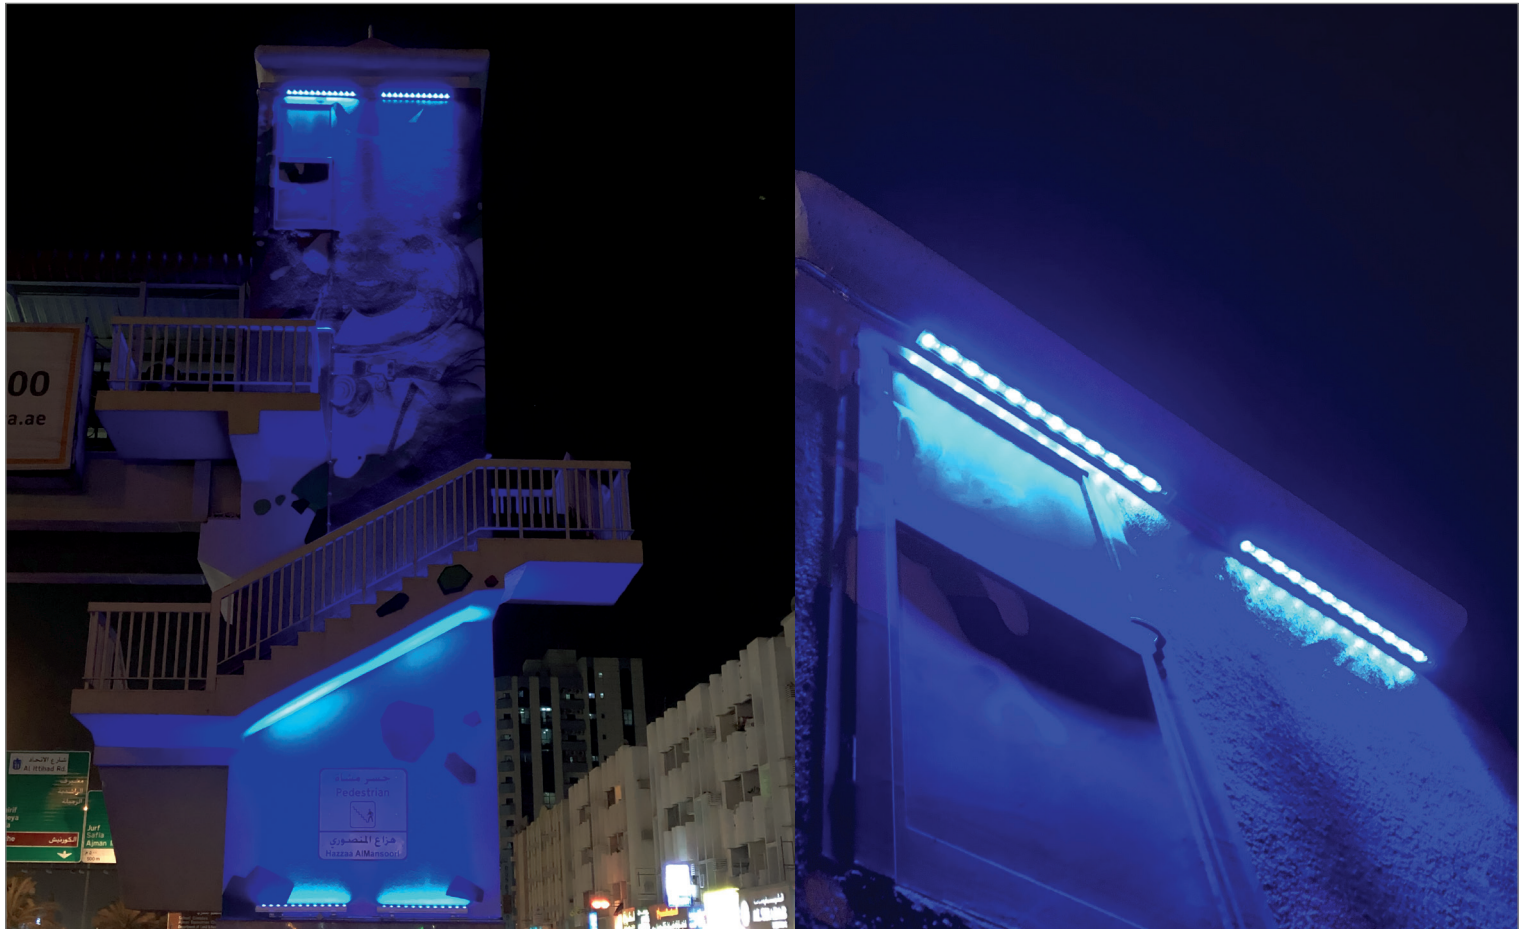

Accessories

CABLE CONNECTOR	CABLE CONNECTOR	CABLE CONNECTOR	DECODER	LED DRIVER
IP68 2 way 3 pin connector Sold Separately	IP68 3 way 3 pin connector Sold Separately	IP68 4 way 3 pin connector Sold Separately	RGBW Decoder Sold Separately	24V LED Driver Sold Separately

Application

Project Name: Hazzaa Almansoori pedestrian, Ajman, UAE