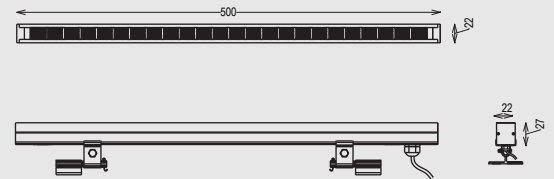

SURFACE MOUNTED LINEAR WALL WASHER LIGHT

Description

A slim surface Mounted wall washer light has been made to be used on floor or ground very close to the façade of building/sculptures or anywhere else that it needed to be lit with different heights and uniform shapes. The Light can be installed near the walls/columns as a surface-mounted wall grazer (wall washer). With two different asymmetric Beam angles and other narrow/wide optics, this fixture enables you to create the required effects of lighting as per project requirements. Thanks to the new technology of powder coating this luminaire has been treated well with an electroplating coat to withstand outdoor applications for a long time. This product is suitable to be used in wet areas but not permanently to be placed underwater (Ingress Protection rate: 66). You have a choice of selecting this light with two-sided cabling for power connections with waterproof connectors (IP68) for an easy connection from both sides (to be ordered separately). This light can be single-color (CCT) but controllable with a DALI system as well as RGBW to be controlled with a master DMX512.