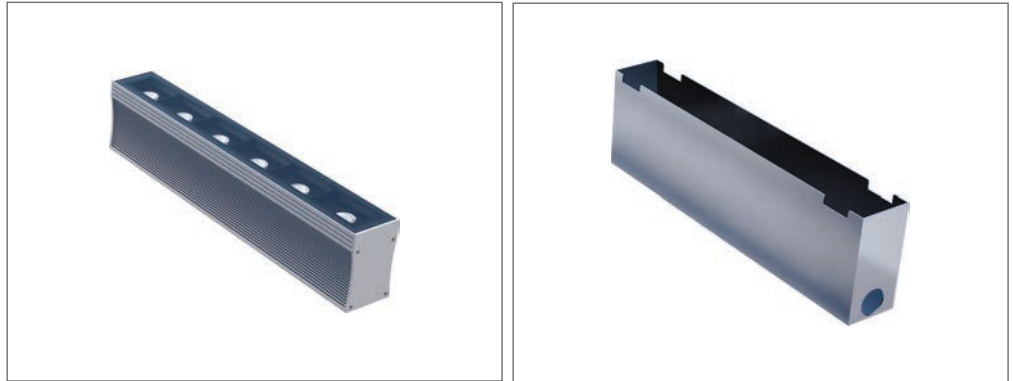

Product Image

Accessories

CABLE CONNECTOR	CABLE CONNECTOR	CABLE CONNECTOR	DECODER	LED DRIVER	SLEEVE
IP68 2 way 3 pin connector Sold Separately	IP68 3 way 3 pin connector Sold Separately	IP68 4 way 3 pin connector Sold Separately	RGBW Decoder Sold Separately	24V LED Driver Sold Separately	Mounting Sleeve Included