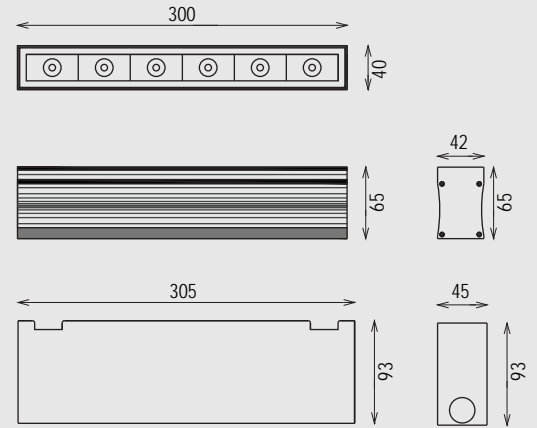

RECESSED TRIMLESS LINEAR WALL WASHER LIGHT

Description

A very slim Flush Mounted frameless light this fixture has been made to be used on floor or ground where it is needed to be lit with different heights and uniform shapes. The Light can be invisibly installed between your landscape elements, bushes, and trees or be used to light up façades or walls as a wall grazer (wall washer). With two different asymmetric Beam angles and other narrow/wide optics, this fixture enables you to create the required effects of lighting as per project requirements. Thanks to the new technology of powder coating this luminaire has been treated well with a marine-grade of paint to withstand in salty soils for a long time. This product is suitable to be used in wet areas close to swimming pools, inside gardens with a grade of IP67. We have made two-sided cabling for power connections with waterproof connectors (IP68) for an easy connection from both sides. This light can be single but controllable with a DALI system as well as RGBW to be controlled with a master DMX512.

Correlated Color Temperature (CCT)

*Other color temperatures (CCT) can be made as per order.

Beam Angle

*Other Beam Angle can be made as per order.

Color Finish

Electrical Features

Wattage	12W
Light Source	CREE COB LED
Output Lumen	100lm/Watt (3000K)
Input Voltage	24V DC
Color Rendering Index	CRI >90
LED Life Span	>50,000Hrs
Control	Dimmable*

* Dali, 0-10 or phase

Mechanical Features

Installation	Recessed floor/ground
Sleeve Material	Stainless steel 316L
Ingress Protection	IP67
Diffuser	Clear Tempered Glass*
Body Material	Aluminum Extruded
Dimension	L300 x W40 x H65 mm
Sleeve Size	L305 x W45 x H93 mm