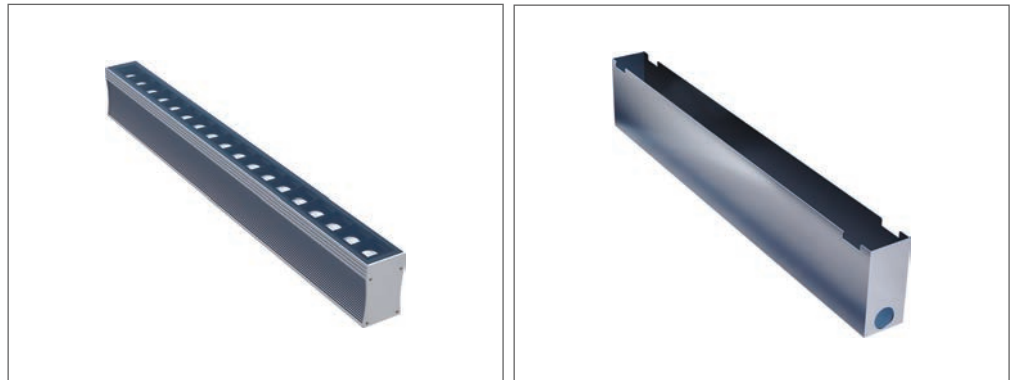

RECESSED TRIMLESS LINEAR WALL WASHER LIGHT

Description

A very slim Flush Mounted frameless light this fixture has been made to be used on floor or ground where it is needed to be lit with different heights and uniform shapes. The Light can be invisibly installed between your landscape elements, bushes, and trees or be used to light up façades or walls as a wall grazer (wall washer). With two different asymmetric Beam angles and other narrow/wide optics, this fixture enables you to create the required effects of lighting as per project requirements. Thanks to the new technology of powder coating this luminaire has been treated well with a marine-grade of paint to withstand in salty soils for a long time. This product is suitable to be used in wet areas close to swimming pools, inside gardens with a grade of IP67. We have made two-sided cabling for power connections with waterproof connectors (IP68) for an easy connection from both sides. This light can be single but controllable with a DALI system as well as RGBW to be controlled with a master DMX512.

* Dali, 0-10 or phase

Mechanical Features

Installation	Recessed floor installation
Sleeve Material	Stainless steel 316L
Ingress Protection	IP67
Diffuser	Clear Tempered Glass*
Body Material	Aluminum Extruded
Dimension	L500 x W42 x H65 mm
Sleeve Size	L505 x W45 x H93 mm

* Diffused glass can be made as per order.

Product Image

Accessories

CABLE CONNECTOR	CABLE CONNECTOR	CABLE CONNECTOR	DECODER	LED DRIVER	SLEEVE
IP68 2 way 3 pin connector <small>Sold Separately</small>	IP68 3 way 3 pin connector <small>Sold Separately</small>	IP68 4 way 3 pin connector <small>Sold Separately</small>	RGBW Decoder <small>Sold Separately</small>	24V LED Driver <small>Sold Separately</small>	Mounting Sleeve <small>Included</small>