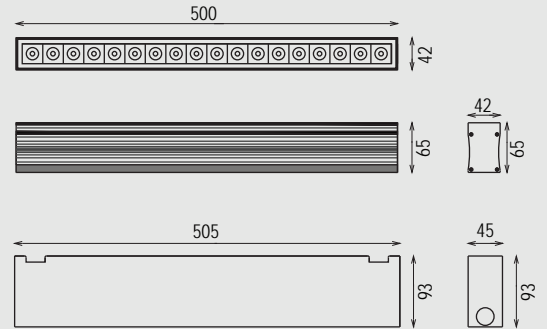

RECESSED TRIMLESS LINEAR WALL WASHER LIGHT

Description

A very slim Flush Mounted frameless light this fixture has been made to be used on floor or ground where it is needed to be lit with different heights and uniform shapes. The Light can be invisibly installed between your landscape elements, bushes, and trees or be used to light up façades or walls as a wall grazer (wall washer). With two different asymmetric Beam angles and other narrow/wide optics, this fixture enables you to create the required effects of lighting as per project requirements. Thanks to the new technology of powder coating this luminaire has been treated well with a marine-grade of paint to withstand in salty soils for a long time. This product is suitable to be used in wet areas close to swimming pools, inside gardens with a grade of IP67. We have made two-sided cabling for power connections with waterproof connectors (IP68) for an easy connection from both sides. This light can be single but controllable with a DALI system as well as RGBW to be controlled with a master DMX512.

Correlated Color Temperature (CCT)

*Other color temperatures (CCT) can be made as per order.

Beam Angle

*Other Beam Angle can be made as per order.

Color Finish

Electrical Features

Wattage	18W
Light Source	CREE COB LED
Output Lumen	1800lm (3000K)
Input Voltage	24V DC
Color Rendering Index	CRI >90
LED Life Span	>50,000Hrs
Control	Dimmable*

* Dali, 0-10 or phase

Mechanical Features

Installation	Recessed floor installation
Sleeve Material	Stainless steel 316L
Ingress Protection	IP67
Diffuser	Clear Tempered Glass*
Body Material	Aluminum Extruded
Dimension	L500 x W42 x H65 mm
Sleeve Size	L505 x W45 x H93 mm