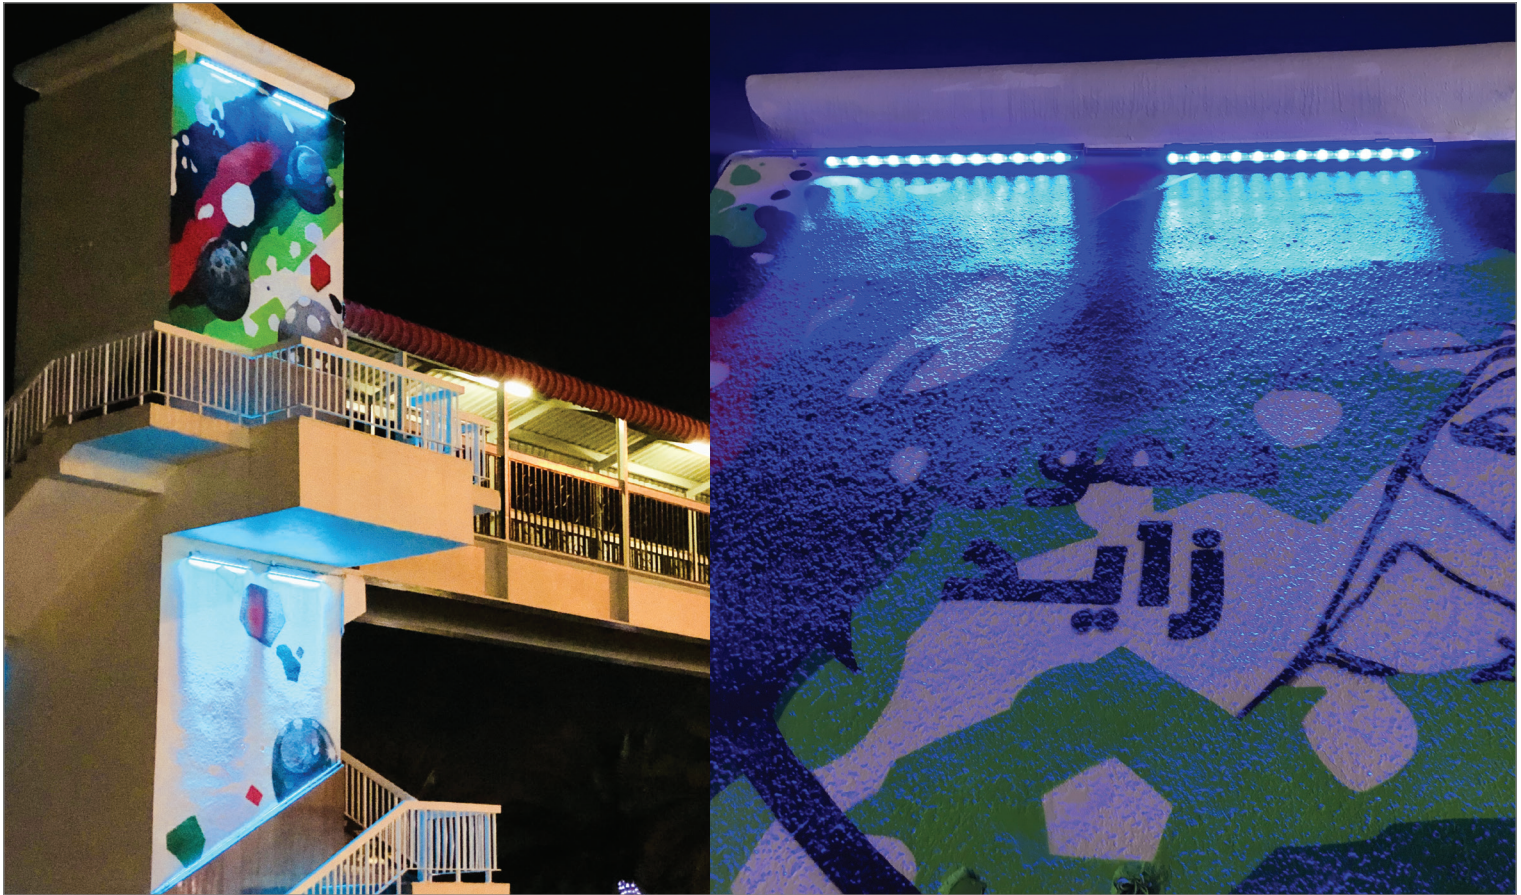

Accessories

CABLE CONNECTOR	CABLE CONNECTOR	CABLE CONNECTOR	DECODER	LED DRIVER
IP68 2 way 3 pin connector Sold Separately	IP68 3 way 3 pin connector Sold Separately	IP68 4 way 3 pin connector Sold Separately	RGBW Decoder Sold Separately	24V LED Driver Sold Separately

Application

Project Name: Hazzaa Almansoori pedestrian, Ajman, UAE