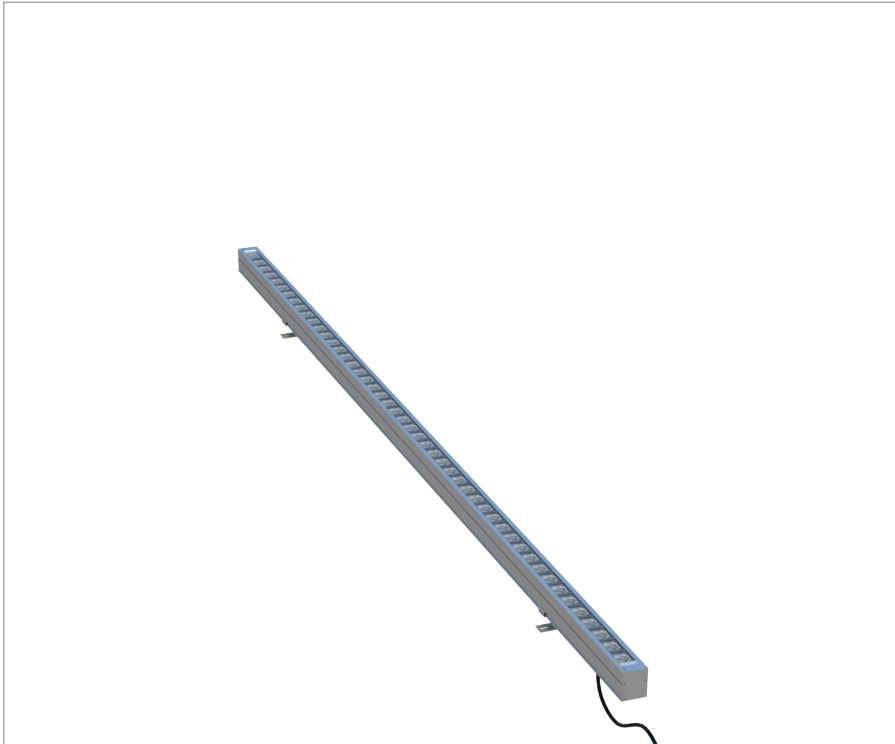

## SURFACE MOUNTED LINEAR WALL WASHER LIGHT

### Description

A slim surface Mounted wall washer light has been made to be used on floor or ground very close to the façade of building/sculptures or anywhere else that it needed to be lit with different heights and uniform shapes. The Light can be installed near the walls/columns as a surface-mounted wall grazer (wall washer). With two different asymmetric Beam angles and other narrow/wide optics, this fixture enables you to create the required effects of lighting as per project requirements. Thanks to the new technology of powder coating this luminaire has been treated well with an electroplating coat to withstand outdoor applications for a long time. This product is suitable to be used in wet areas but not permanently to be placed underwater (Ingress Protection rate: 66). You have a choice of selecting this light with two-sided cabling for power connections with waterproof connectors (IP68) for an easy connection from both sides (to be ordered separately). This light can be single-color (CCT) but controllable with a DALI system as well as RGBW to be controlled with a master DMX512.