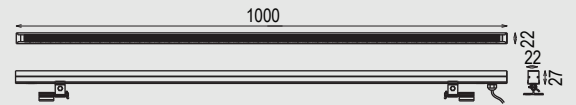

Electrical Features

Wattage	21W
Light Source	CREE LED
Output Lumen	80lm/Watt
Input Voltage	24V DC
Color Rendering Index	>90
LED Life Span	>80,000Hrs
Control	DALI

*PWM/DMX control methods on RGB / RGBW

Mechanical Features

Installation	Floor / wall surface mounted
Body Material	Aluminum
Bracket Material	Aluminum
Diffuser	Tempered Glass
Ingress Protection	IP66
Dimension	As per drawing