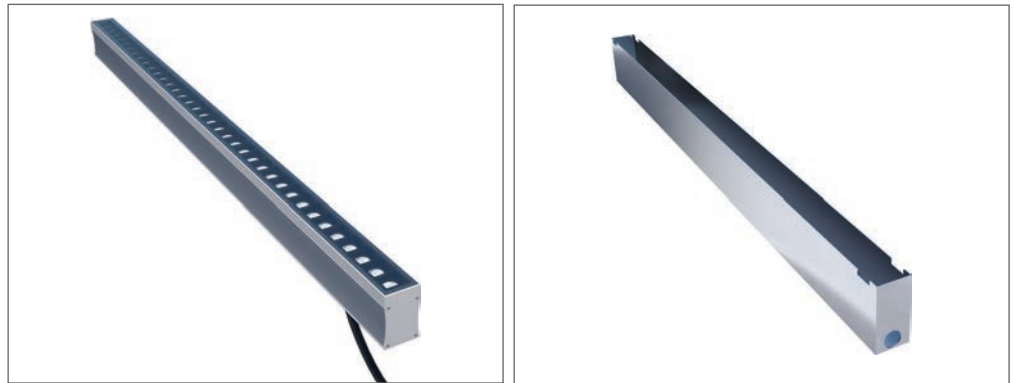

RECESSED TRIMLESS LINEAR WALL WASHER LIGHT

Description

A very slim Flush Mounted frameless light this fixture has been made to be used on floor or ground where it is needed to be lit with different heights and uniform shapes. The Light can be invisibly installed between your landscape elements, bushes, and trees or be used to light up façades or walls as a wall grazer (wall washer). With two different asymmetric Beam angles and other narrow/wide optics, this fixture enables you to create the required effects of lighting as per project requirements. Thanks to the new technology of powder coating this luminaire has been treated well with a marine-grade of paint to withstand in salty soils for a long time. This product is suitable to be used in wet areas close to swimming pools, inside gardens with a grade of IP67. We have made two-sided cabling for power connections with waterproof connectors (IP68) for an easy connection from both sides. This light can be single but controllable with a DALI system as well as RGBW to be controlled with a master DMX512.

* Dali, 0-10 or phase

Mechanical Features

Installation	Recessed floor installation
Sleeve Material	Stainless steel 316L
Ingress Protection	IP67
Diffuser	Clear Tempered Glass
Body Material	Aluminum Extruded
Dimension	L1000 x W42 x H65 mm
Sleeve Size	L1004 x W45 x H93 mm

* Diffused glass can be made as per order.

Product Image

Accessories

CABLE CONNECTOR	CABLE CONNECTOR	CABLE CONNECTOR	DECODER	LED DRIVER	SLEEVE
IP68 2 way 3 pin connector <small>Sold Separately</small>	IP68 3 way 3 pin connector <small>Sold Separately</small>	IP68 4 way 3 pin connector <small>Sold Separately</small>	RGBW Decoder <small>Sold Separately</small>	24V LED Driver <small>Sold Separately</small>	Mounting Sleeve <small>Included</small>