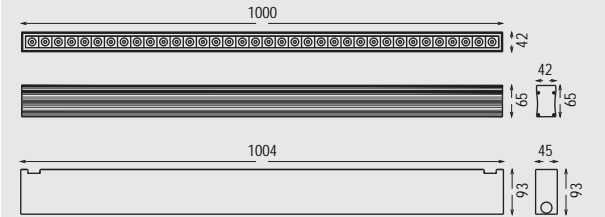

RECESSED TRIMLESS LINEAR WALL WASHER LIGHT

Description

A very slim Flush Mounted frameless light this fixture has been made to be used on floor or ground where it is needed to be lit with different heights and uniform shapes. The Light can be invisibly installed between your landscape elements, bushes, and trees or be used to light up façades or walls as a wall grazer (wall washer). With two different asymmetric Beam angles and other narrow/wide optics, this fixture enables you to create the required effects of lighting as per project requirements. Thanks to the new technology of powder coating this luminaire has been treated well with a marine-grade of paint to withstand in salty soils for a long time. This product is suitable to be used in wet areas close to swimming pools, inside gardens with a grade of IP67. We have made two-sided cabling for power connections with waterproof connectors (IP68) for an easy connection from both sides. This light can be single but controllable with a DALI system as well as RGBW to be controlled with a master DMX512.

Correlated Color Temperature (CCT)

*Other color temperatures (CCT) can be made as per order.

Beam Angle

*Other Beam Angle can be made as per order.

Color Finish

Electrical Features

Wattage	36W
Light Source	CREE COB LED
Output Lumen	3600lm (3000K)
Input Voltage	24V DC
Color Rendering Index	CRI >90
LED Life Span	>50,000Hrs
Control	ON / OFF or Dimming*

* Dali, 0-10 or phase

Mechanical Features

Installation	Recessed floor installation
Sleeve Material	Stainless steel 316L
Ingress Protection	IP67
Diffuser	Clear Tempered Glass
Body Material	Aluminum Extruded
Dimension	L1000 x W42 x H65 mm
Sleeve Size	L1004 x W45 x H93 mm