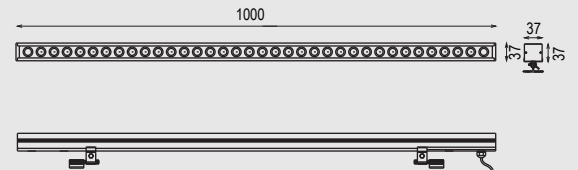

SURFACE MOUNTED LINEAR WALL WASHER LIGHT

Description

A slim surface Mounted wall washer light has been made to be used on floor or ground very close to the façade of building/sculptures or anywhere else that it needed to be lit with different heights and uniform shapes. The Light can be installed near the walls/columns as a surface-mounted wall grazer (wall washer). With two different asymmetric Beam angles and other narrow/wide optics, this fixture enables you to create the required effects of lighting as per project requirements. Thanks to the new technology of powder coating this luminaire has been treated well with an electroplating coat to withstand outdoor applications for a long time. This product is suitable to be used in wet areas but not permanently to be placed underwater (Ingress Protection rate: 66). You have a choice of selecting this light with two-sided cabling for power connections with waterproof connectors (IP68) for an easy connection from both sides (to be ordered separately). This light can be single-color (CCT) but controllable with a DALI system as well as RGBW to be controlled with a master DMX512.

Electrical Features

Wattage	36W
Light Source	Cree LED
Input Voltage	24V DC
Lumen Output	90lm/Watt
Color Rendering Index	>90
LED Life Span	>80,000Hrs
Control	DALI

*PWM/DMX control methods on RGB / RGBW

Mechanical Features

Installation	Surface mounted with bracket
Body Material	Die cast Aluminum
Diffuser	Clear Tempered Glass
Ingress Protection	IP66
Impact Protection	IK10
Dimension	As per drawing

Accessories

CABLE CONNECTOR	CABLE CONNECTOR	CABLE CONNECTOR	DECODER	LED DRIVER
				
IP68 2 way 3 pin connector <small>Sold Separately</small>	IP68 3 way 3 pin connector <small>Sold Separately</small>	IP68 4 way 3 pin connector <small>Sold Separately</small>	RGBW Decoder <small>Sold Separately</small>	24V LED Driver <small>Sold Separately</small>