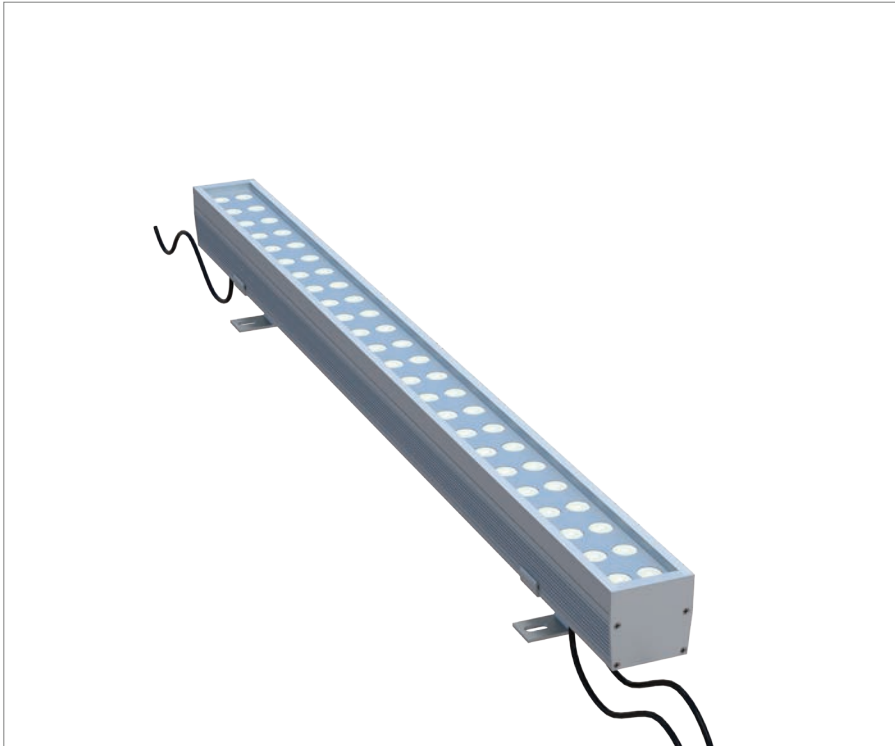

## SURFACE MOUNTED LINEAR WALL WASHER LIGHT

### Description

Surface Mounted wall washer light has been made to be used on the floor or grounds very close to the façade of building/sculptures or anywhere else that it needed to be lit with different heights and uniform shapes. The Light can be installed near the walls/columns as a surface-mounted wall grazer (wall washer). With two different asymmetric Beam angles and other narrow/wide optics, this fixture enables you to create the required effects of lighting as per project requirements. Thanks to the new technology of powder coating this luminaire has been treated well with a change to all wall washer surface mounted coat to withstand outdoor applications for a long time for a powder-coat treatment ask our experts to help you. This product is suitable to be used in wet areas but not permanently to be placed underwater (Ingress Protection rate: 66). You have a choice of selecting this light with two-sided cabling for power connections with waterproof connectors (IP68) for an easy connection from both sides (to be ordered separately). This light can be single-color (CCT) but controllable with a DALI system as well as RGBW to be controlled with a master DMX512.

### Mechanical Features

<b>Installation</b>	Floor / Surface mounted
<b>Body Material</b>	Die cast Aluminum
<b>Diffuser</b>	Clear Tempered Glass
<b>Ingress Protection</b>	IP66
<b>Dimension</b>	As per drawing