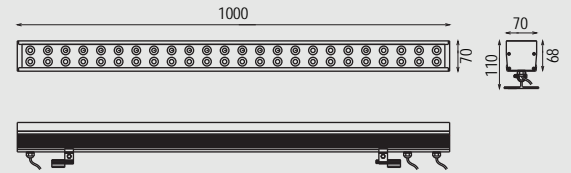

## SURFACE MOUNTED LINEAR WALL WASHER LIGHT

### Description

Surface Mounted wall washer light has been made to be used on the floor or grounds very close to the façade of building/sculptures or anywhere else that it needed to be lit with different heights and uniform shapes. The Light can be installed near the walls/columns as a surface-mounted wall grazer (wall washer). With two different asymmetric Beam angles and other narrow/wide optics, this fixture enables you to create the required effects of lighting as per project requirements. Thanks to the new technology of powder coating this luminaire has been treated well with a change to all wall washer surface mounted coat to withstand outdoor applications for a long time for a powder-coat treatment ask our experts to help you. This product is suitable to be used in wet areas but not permanently to be placed underwater (Ingress Protection rate: 66). You have a choice of selecting this light with two-sided cabling for power connections with waterproof connectors (IP68) for an easy connection from both sides (to be ordered separately). This light can be single-color (CCT) but controllable with a DALI system as well as RGBW to be controlled with a master DMX512.