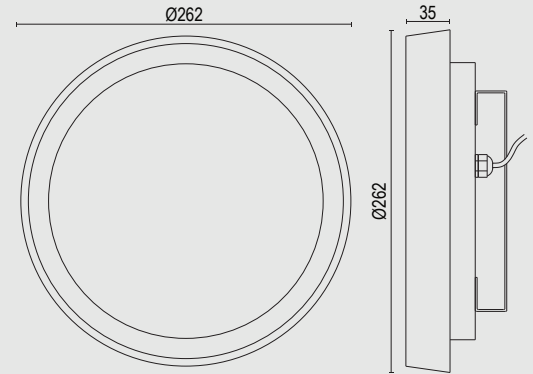

### Description

This round LED bulkhead can be wall-mounted or ceiling mounted. Perfect to be used in corridors, hallways, walkways, stairwell, car park and basements. Rigorously tested to ensure resistance against dust and splashing water, this round LED bulkhead light is ideal for toilets, bathrooms and outdoor spaces. Constructed from tough IK06 opal acrylic for maximum impact resistance. This luminaire is ideal for high traffic areas where security is highly needed. A sleek and modern take on the classic round fitting. Slimmer than similar fittings of this size with a textured grey body and opal acrylic diffuser.

## Luminous Intensity Distribution Diagram

Flux out: 1696 lm

Height	Eavg, Emax	Angle: 112.44deg	Diameter
1m	236.5, 810.7lx		299.00cm
2m	59.12, 202.7lx		598.01cm
3m	26.27, 90.08lx		897.01cm
4m	14.78, 50.67lx		1196.02cm
5m	9.459, 32.43lx		1495.02cm
6m	6.569, 22.52lx		1794.03cm
7m	4.826, 16.54lx		2093.03cm
8m	3.695, 12.67lx		2392.04cm
9m	2.919, 10.01lx		2691.04cm
10m	2.365, 8.107lx		2990.04cm