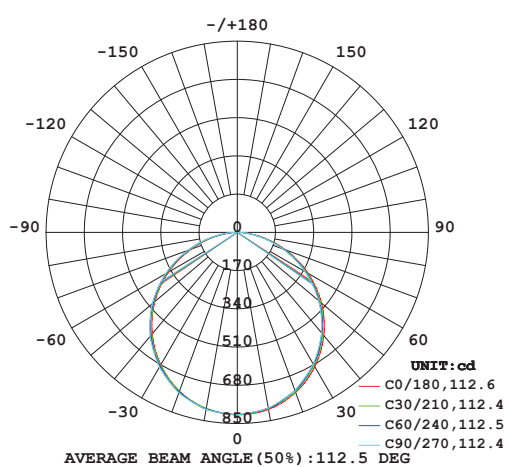

### Beam Angle

## Luminous Intensity Distribution Diagram

Flux out: 1696 lm

Height	Eavg, Emax	Angle: 112.44deg	Diameter
1m	236.5, 810.7lx		299.00cm
2m	59.12, 202.7lx		598.01cm
3m	26.27, 90.08lx		897.01cm
4m	14.78, 50.67lx		1196.02cm
5m	9.459, 32.43lx		1495.02cm
6m	6.569, 22.52lx		1794.03cm
7m	4.826, 16.54lx		2093.03cm
8m	3.695, 12.67lx		2392.04cm
9m	2.919, 10.01lx		2691.04cm
10m	2.365, 8.107lx		2990.04cm