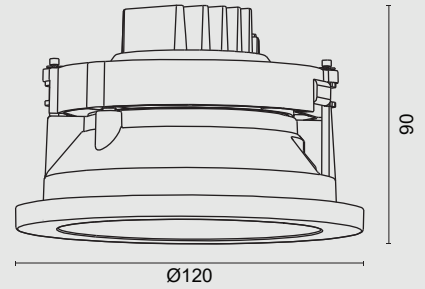

10W ROUND CEILING RECESSED LED DOWN LIGHT

Description

This waterproof recessed LED down-light allows rotation from the front of the scenes meaning even after installation still you have the chance of tilting the direction of the light source. With a high ingress protection rating (IP65) this light can be used either indoor or outdoor with a great light distribution with 3000K Color temp as an ideal fixture for most outdoor ceiling lighting designs. The outside of the light fitting (the bezel) comes in a white finish but it can be customized to black / Grey or other available colors as per order. The driver is included in the light so there is one driver per fitting. For control options, we are flexible to customize this fixture as per project requirements subjected to min quantity order.

Correlated Color Temperature (CCT)

*Other color temperatures (CCT) can be made as per order.

Beam Angle

Color Finish

Electrical Features

Wattage	10W
Light Source	Cree COB LED
Output Lumen	700lm
Input Voltage	220-240-V AC, 50-60Hz
Color Rendering Index	>80
LED Life Span	50,000Hrs
Control	ON/OFF

*Other control methods can be made as per order

Mechanical Features

Installation	Ceiling Recessed
Body Material	Die Cast Aluminum
Diffuser	Clear Tempered Glass
Ingress Protection	IP65
Cut Size	Ø100-105 mm
Dimension	Ø120 x H90 mm