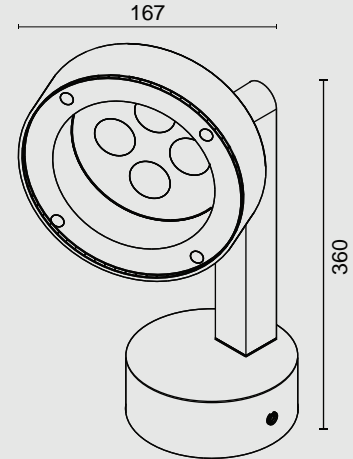

LU011GFL-RM01

OUTDOOR ADJUSTABLE LED FLOOD LIGHT

Description

Our compact Series of outdoor garden adjustable led luminaires with very small dimensions are available in various beam angles. This compact luminaire is specially designed for ambient with high level of humidity or for outdoor applications. It is highly recommended to be used for accent lighting of small facades, porches, balconies, gazebos, garden and other architectural elements. The waterproof construction of the body in aluminum alloy high resistance to corrosion, make the product resistant and durable over time in rush environment and weather humidity.

Correlated Color Temperature (CCT)

*Other Color temperature (CCT) can be made as per order.

Beam Angle

*Other Beam angle can be made as per order.

Color Finish

*Other Color finish can be made as per order.

Mechanical Features

Installation	Surface mounted
Body Material	Die-cast aluminum
Diffuser	Tempered glass
Ingress Protection	IP65
Dimension	As per drawing

Product Image

Accessories