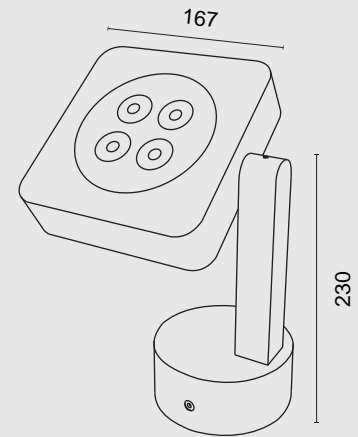

OUTDOOR ADJUSTABLE LED FLOOD LIGHT

Description

Our compact Series of outdoor garden adjustable led luminaires with very small dimensions are available in various beam angles. This compact luminaire is specially designed for ambient with high level of humidity or for outdoor applications. It is highly recommended to be used for accent lighting of small facades, porches, balconies, gazebos, garden and other architectural elements. The waterproof construction of the body in aluminum alloy high resistance to corrosion, make the product resistant and durable over time in rush environment and weather humidity.