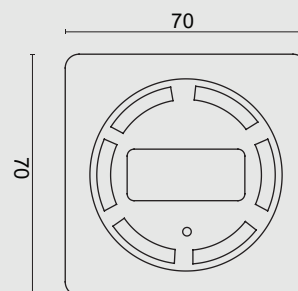

PROGRAMMABLE DIGITAL TIMER

Description

Programmable for 7 days and 18 different programs per day (9 ON/ 9 OFF). Suitable for indoor and outdoor with Multi-Tap Transformer With a reset key to re-program the timer. Built-in rechargeable battery. 24 hours or AM/PM display. Manual or Timer mode.

Electrical Features

Input Voltage	110-240V AC, 50-60Hz
Input Current	8.1A Max
Load Power Rate	1800W
Power Consumption	0.5W
Time Delay	0.05~0.1sec
Working Temp.	-30°C ~ 60°C
Control	Auto ON, Auto OFF

Color Finish

Mechanical Features

Installation	Plug-in
Plug	Type B
Reset Key	Available
Body Material	PVC
Weight	0.12 kg
Dimension	As per drawing