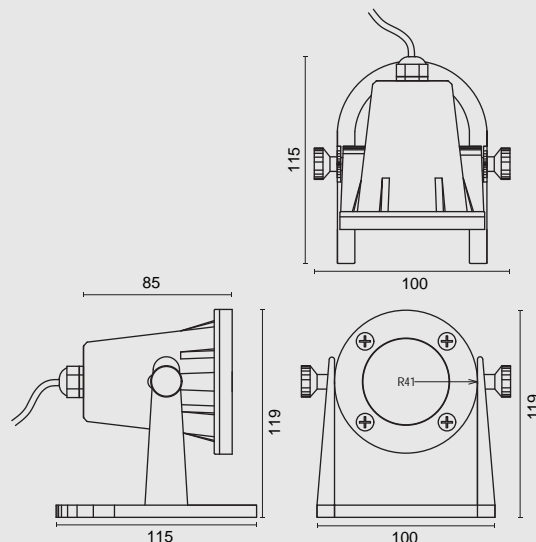

MR16 LAMP BASED UNDERWATER LIGHT

Description

Our Cast Brass Underwater, perfect for adding light to a pond or fountain. The solid brass construction makes it durable and long lasting. This Series uses a single MR16 Bulb and comes along with 5m cord to assure light can be extended as much as possible close to transformer out of water. This Series comes with swivel base so you can angle the light to where you want it projected most. This robust underwater light is a great choice for fountains and ponds but not meant for swimming pools. You can select the wattage of the lamp as per your application 5W or 7W both available in our stock.

Color Finish

 Antique Bronze (body)

Electrical Features

Lamp type	MR16
Lead wire length	1 meter
Class	III
Control	ON / OFF
*Other control methods (Dali / 0-10 / Phase dimming) can be made as per order	

Mechanical Features

Installation	Surface Mounted
Body Material	Die-cast Brass
Diffuser	Clear Tempered Glass
Ingress Protection	IP68
Impact Protection	IK08
Dimension	L115 x W100 x H119 mm

PRODUCT INFORMATION

Part. No.	Lamp Type	Color Finish	Body Material	IP Rating
LUMR16UW-BR01	MR16	Antique Bronze	Die-cast Brass	IP68

PRODUCT IMAGE VIEW

Lamp Option

Lamp type	GU5.3
Dimmability	Dimmable
Diffuser	PMMA Lens
IP Rating	IP65
Weight	0.085 kg
Dimensions	D 50mm x H 50mm

LAMP ORDER INFORMATION

Art. No.	Wattage (W)	Input (V)	Beam Angle	Color Temperature (CCT)	CRI	Lumen
01300112701003	5W	12V AC/DC	10°	2700K	90	293lm
01300113001003	5W	12V AC/DC	10°	3000K	90	303lm
01300112704503	5W	12V AC/DC	45°	2700K	90	300lm
01300113004503	5W	12V AC/DC	45°	3000K	90	312lm
01300112706003	5W	12V AC/DC	60°	2700K	90	306lm
01300113006003	5W	12V AC/DC	60°	3000K	90	318lm
01300212701003	7W	12V AC/DC	10°	2700K	90	408lm
01300213001003	7W	12V AC/DC	10°	3000K	90	424lm
01300212704503	7W	12V AC/DC	45°	2700K	90	420lm
01300213004503	7W	12V AC/DC	45°	3000K	90	437lm
01300212706003	7W	12V AC/DC	60°	2700K	90	428lm
01300213006003	7W	12V AC/DC	60°	3000K	90	446lm