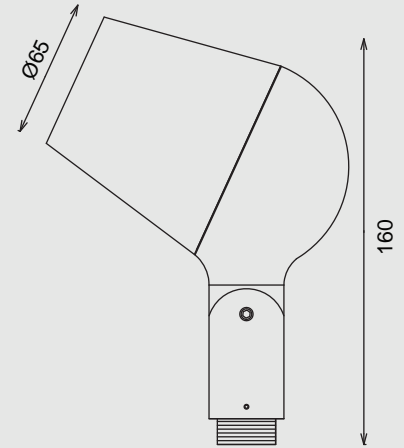

OUTDOOR ADJUSTABLE LED FLOOD LIGHT

Description

Compact architectural and stylish outdoor innovative projector for variety of floodlighting applications, ideal for accent lighting, available in different sizes/ wattage options, with high power LED, high-pressure die-casting aluminium body, stainless steel screws, high strength 6mm toughened glass, extremely narrow to wide beam options, rotationally symmetric light distribution, integrated power supply with dimmable options.

Correlated Color Temperature (CCT)

*Other Color Temperatures can be customised as per order.

Beam Angle

* Other Beam angles can be customised as per order.

Color Finish

Electrical Features

Wattage	12W
Light Source	Cree Cob LED
Output Lumen	1200lm
Input Voltage	220V AC with built-in Dali driver
LED Life Span	50,000Hrs
Control	On/Off or DALI Dimmable

Mechanical Features

Installation	Surface Mounted
Body Material	Die-cast Aluminum
Bracket Material	Die-cast Aluminum
Diffuser	Clear Tempered glass
Ingress Protection	IP66
Dimension	As per drawing

Installation Method