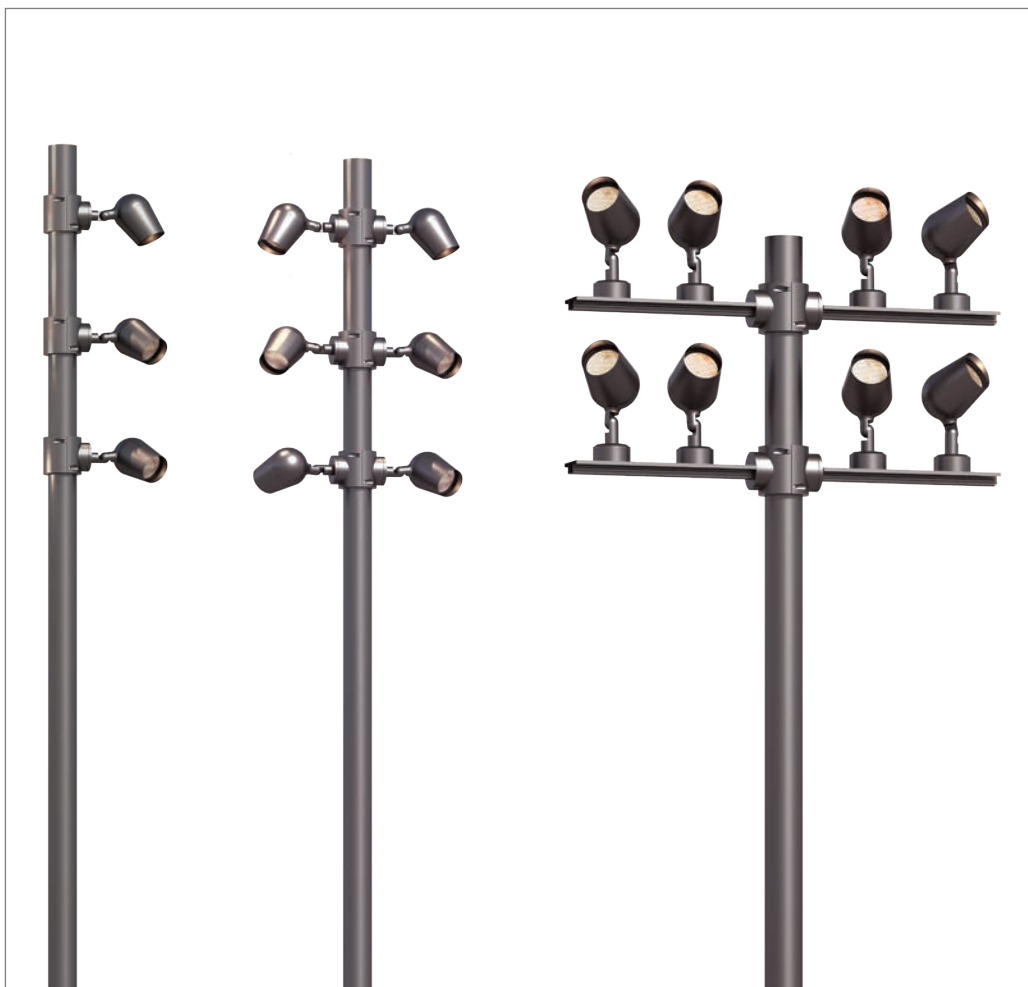

OUTDOOR ADJUSTABLE LED FLOOD LIGHT

Description

Compact architectural and stylish outdoor innovative projector for variety of floodlighting applications, ideal for accent lighting, available in different sizes/ wattage options, with high power LED, high-pressure die-casting aluminium body, stainless steel screws, high strength 6mm toughened glass, extremely narrow to wide beam options, rotationally symmetric light distribution, integrated power supply with dimmable options.

Correlated Color Temperature (CCT)

*Other Color Temperatures can be customised as per order.

Beam Angle

* Other Beam angles can be customised as per order.

Color Finish

Electrical Features

Wattage	12W
Light Source	Cree Cob LED
Output Lumen	1200lm
Input Voltage	220V AC with built-in Dali driver
LED Life Span	50,000Hrs
Control	On/Off or DALI Dimmable

Mechanical Features

Installation	Surface Mounted
Body Material	Die-cast Aluminum
Bracket Material	Die-cast Aluminum
Diffuser	Clear Tempered glass
Ingress Protection	IP66
Dimension	As per drawing

Installation Method

Accessories

<p>HONEY-COMB LOUVER</p> <p>LU017SP-AC01 Sold Separately</p>	<p>JUNCTION BOX / SURFACE MOUNT</p> <p>LUACCJNB-AL01 Sold Separately</p>	<p>SURFACE BASE MOUNT</p> <p>LUACCBSM-AL01 Sold Separately</p>	<p>POLYESTER STRIP</p> <p>LUACCSTR-PL01 Sold Separately</p>	<p>TREE/ POLE MOUNT</p> <p>LUACCTPM-AL01 Sold Separately</p>	<p>WALL MOUNT</p> <p>LUACCWLM-AL01 Sold Separately</p>
<p>MINI POLE MOUNTING BRACKET</p> <p>LUACCOMPBK-AL01 Sold Separately</p>	<p>POLE MOUNT</p> <p>LUACCPLM-AL02 Sold Separately</p>	<p>POLE MOUNT</p> <p>LUACCPLM-AL01 Sold Separately</p>	<p>POLE MOUNT</p> <p>LUACCPSM-AL01 Sold Separately</p>	<p>POLE MOUNT ARM</p> <p>LUACCAPM-AL01 Sold Separately</p>	<p>CABLE CONNECTOR</p> <p>LUACCFDPL-AL01 Sold Separately</p>
				<p>PVC STAKE</p> <p>LUXXSPACC-BLI05 Sold Separately</p>	<p>CABLE CONNECTOR</p> <p>LUCC68WWI09-2W3P Sold Separately</p>