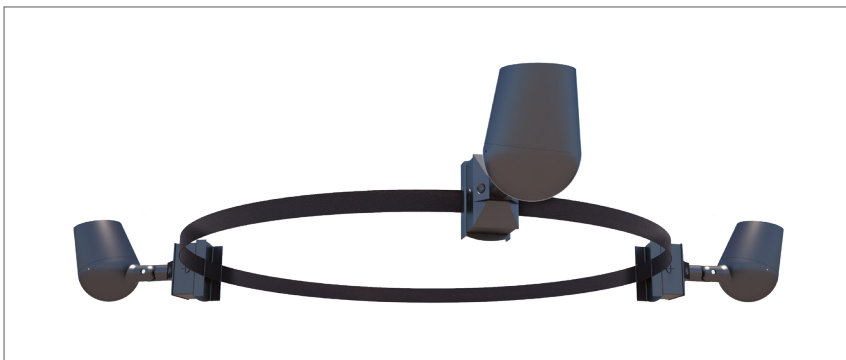

Installation Method