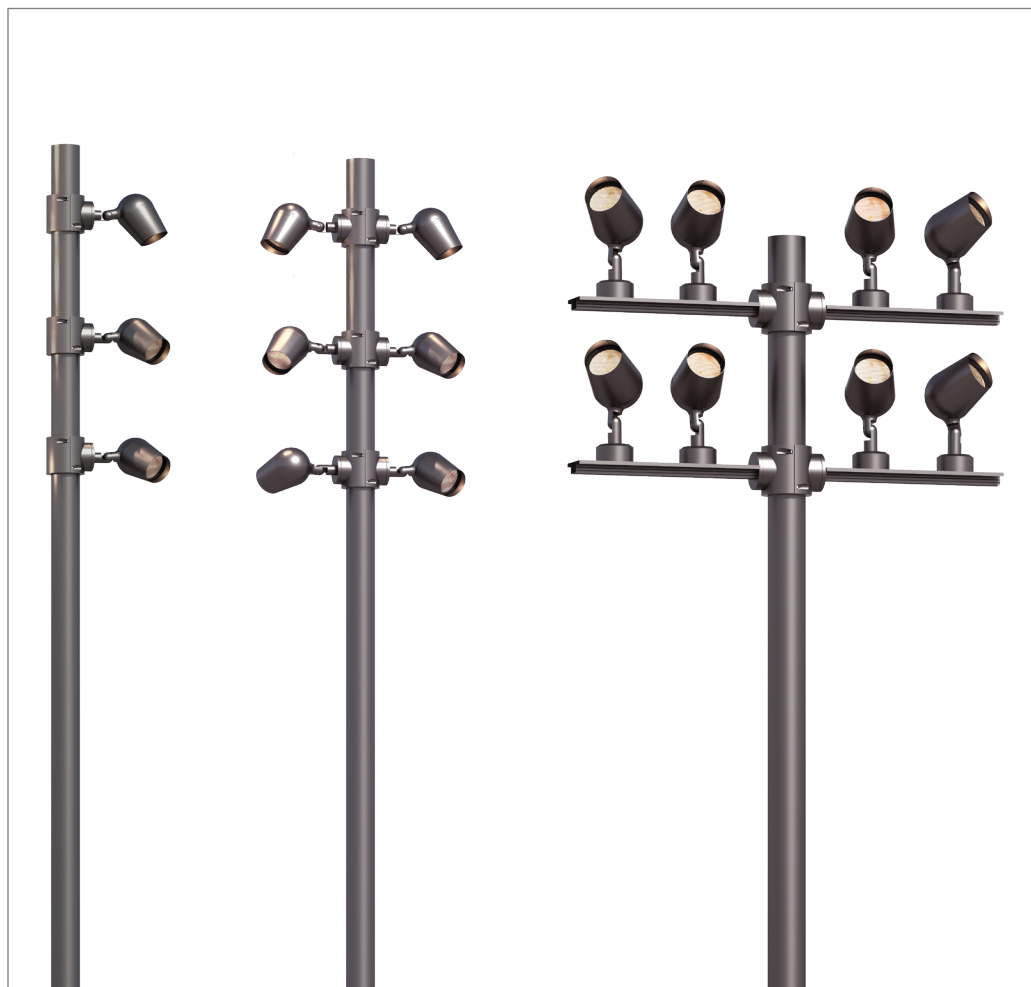

Installation Method