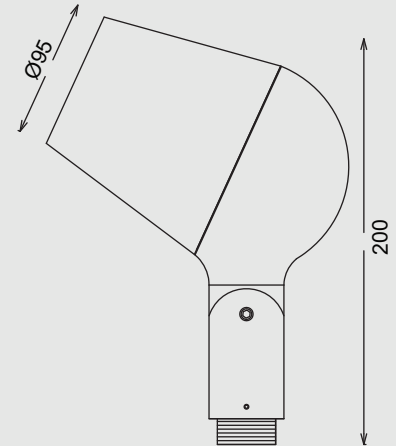

Electrical Features

Wattage	60W
Light Source	Cree LED
Output Lumen	5400lm
Input Voltage	220V AC, 50/60Hz
LED Life Span	50,000Hrs

Mechanical Features

Installation	Surface Mounted
Body Material	Die-cast Aluminum
Bracket Material	Die-cast Aluminum
Diffuser	Clear Tempered glass
Ingress Protection	IP66
Dimension	Ø95 x H 200 mm