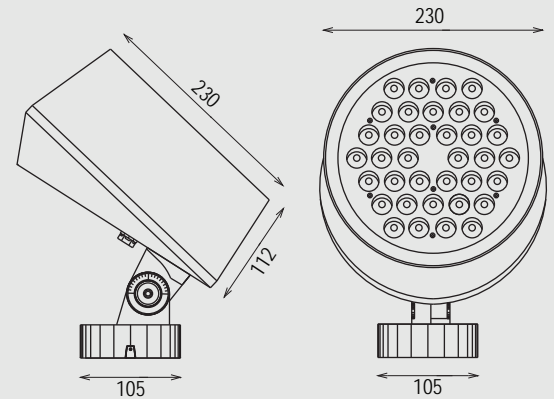

Electrical Features

Wattage	36x2W
Light Source	Cree LED
Output Lumen	6700lm
Input Voltage	220-240V AC, 50/60Hz
LED Life Span	50,000Hrs
Control	On/Off

Mechanical Features

Installation	Surface Mounted
Body Material	Aluminum
Bracket Material	Aluminum
Diffuser	Clear Tempered glass
Ingress Protection	IP66
Dimension	Ø230 x L152 x H310mm