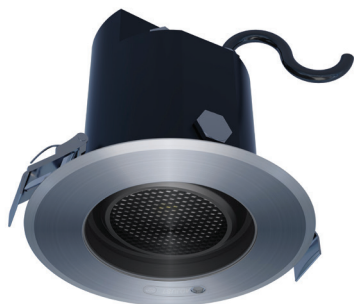

## ADJUSTABLE ROUND CEILING RECESSED LED DOWN LIGHT

### Description

This variant really fits in every room of your interior! With this smart recessed spot you are ready in no time and you have the perfect basic lighting, functional lighting and mood lighting in one. The recessed spot is supplied including a GU10 light source that can set the light source in any color you want. So easily dim the light to the desired strength and light color and provide your home with the desired atmosphere. Suitable for kitchen, living room or bedroom attractive with the recessed spotlight.

### Mechanical Features

<b>Installation</b>	Ceiling recessed
<b>Body Material</b>	Die Cast Aluminum
<b>Frame Material</b>	Stainless steel 316
<b>Diffuser</b>	Clear Glass
<b>Ingress Protection</b>	IP67
<b>Dimension</b>	As per drawing
<b>Cutout</b>	Ø112 mm