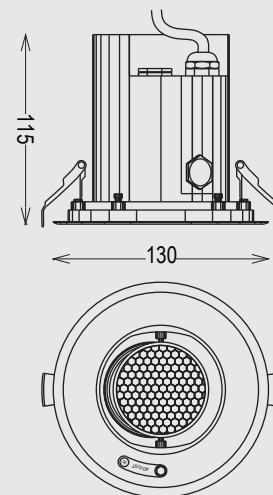

## ADJUSTABLE ROUND CEILING RECESSED LED DOWN LIGHT

### Mechanical Features

<b>Installation</b>	Ceiling recessed
<b>Body Material</b>	Die Cast Aluminum
<b>Frame Material</b>	Stainless steel 316
<b>Diffuser</b>	Clear Glass
<b>Ingress Protection</b>	IP67
<b>Dimension</b>	As per drawing
<b>Cutout</b>	Ø112 mm